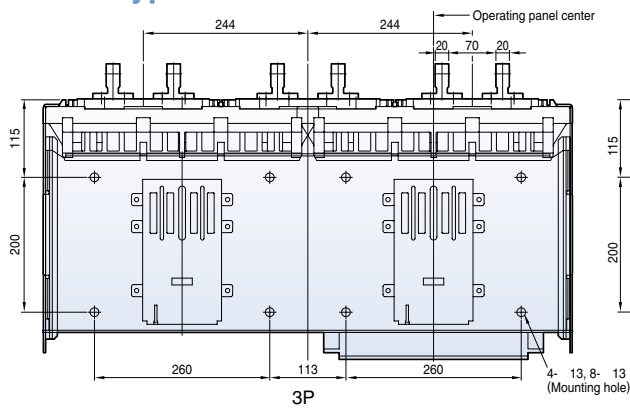

Vertical type