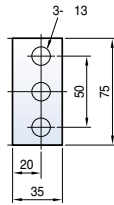

Dimensions

Susol

Fixed type 2000AF (630~1600A)

Front view

Vertical type

Door frame: DF

Horizontal type

Front connection type

Dimensions

Susol

Draw-out type 2000AF (630~1600A)

Front view

<Conductor>

Vertical type

Horizontal type

Front connection type

Dimensions

Susol

Fixed type 2000AF (2000A)

Front view

<Conductor>

Vertical type

Draw-out type 2000AF (2000A)

Front view

Dimensions

Susol

Draw-out type 4000AF (630~3200A)

Front view

Vertical type

Horizontal type

Front connection type

Dimensions