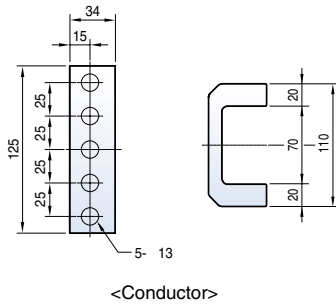

Horizontal type

Dimensions

Metasol

Draw-out type 5000AF (4000~5000A)

Front view

Vertical type

Horizontal type

Dimensions

Horizontal type

4000A~5000A

6300A

Dimensions

Susol

Draw-out type 6300AF (4000A~6300A)

Front view

4000A~5000A