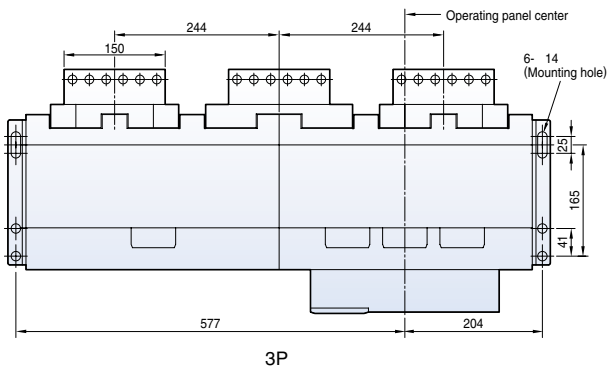

Horizontal type

Dimensions

Metasol

Draw-out type 5000AF (4000~5000A)

Front view

Vertical type

Horizontal type

Dimensions

Susol

Fixed type 6300AF (4000A~6300A)

Front view

4000A~5000A

6300A

Vertical type

4000A~5000A

6300A

Horizontal type

4000A~5000A

6300A

Dimensions

Susol

Draw-out type 6300AF (4000A~6300A)

Front view

4000A~5000A