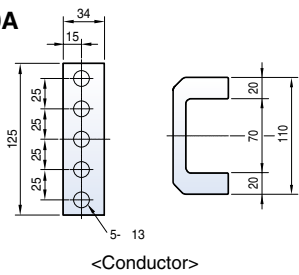

4000A~5000A