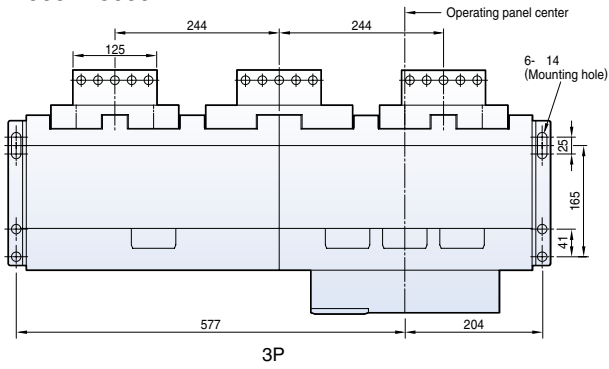

Horizontal type

Dimensions

Metasol

Draw-out type 5000AF (4000~5000A)

Front view

Vertical type

Horizontal type

Dimensions

Susol

Fixed type 6300AF (4000A~6300A)

Front view

4000A~5000A

6300A

Vertical type

4000A~5000A

6300A

Horizontal type

4000A~5000A

6300A

Dimensions

Susol

Draw-out type 6300AF (4000A~6300A)

Front view

4000A~5000A