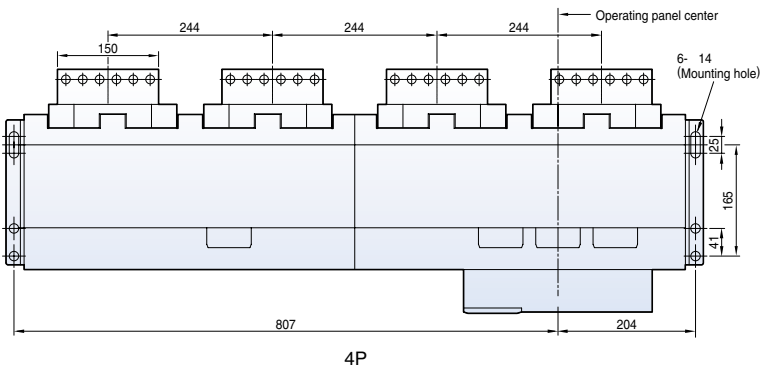

Horizontal type

Dimensions

Metasol

Draw-out type 5000AF (4000~5000A)

Front view

Vertical type

Horizontal type

Dimensions

Susol

Fixed type 6300AF (4000A~6300A)

Front view

4000A~5000A

6300A

Vertical type

4000A~5000A

6300A

Horizontal type

4000A~5000A

6300A

Dimensions

Susol

Draw-out type 6300AF (4000A~6300A)

Front view

4000A~5000A