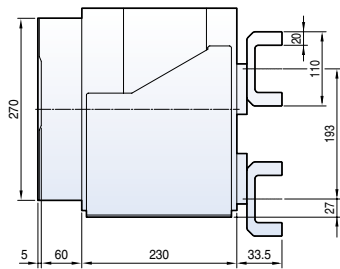

Dimensions

Susol

Draw-out type 4000AF (630~3200A)

Front view

Vertical type

Horizontal type

Front connection type

Dimensions

Susol

Fixed type 4000AF (4000A)

Front view

Vertical type

Horizontal type

Dimensions

Susol

Draw-out type 4000AF (4000A)

Front view

Vertical type

Horizontal type

Dimensions

Metasol

Fixed type 5000AF (4000~5000A)

Front view

Vertical type

Horizontal type

Dimensions

Metasol

Draw-out type 5000AF (4000~5000A)

Front view

Vertical type

Horizontal type

Dimensions