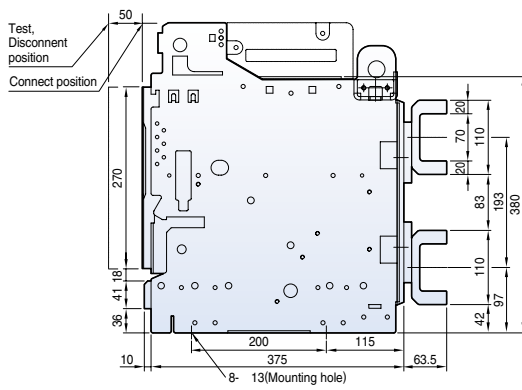

Front view

Vertical type

Horizontal type

Dimensions

Metasol

Fixed type 5000AF (4000~5000A)

Front view

Vertical type

Horizontal type

Dimensions

Metasol

Draw-out type 5000AF (4000~5000A)

Front view

Vertical type

Horizontal type

Dimensions

Susol

Fixed type 6300AF (4000A~6300A)

Front view

4000A~5000A

6300A

Vertical type

4000A~5000A

6300A

Horizontal type

4000A~5000A

6300A

Dimensions

Susol

Draw-out type 6300AF (4000A~6300A)

Front view

4000A~5000A