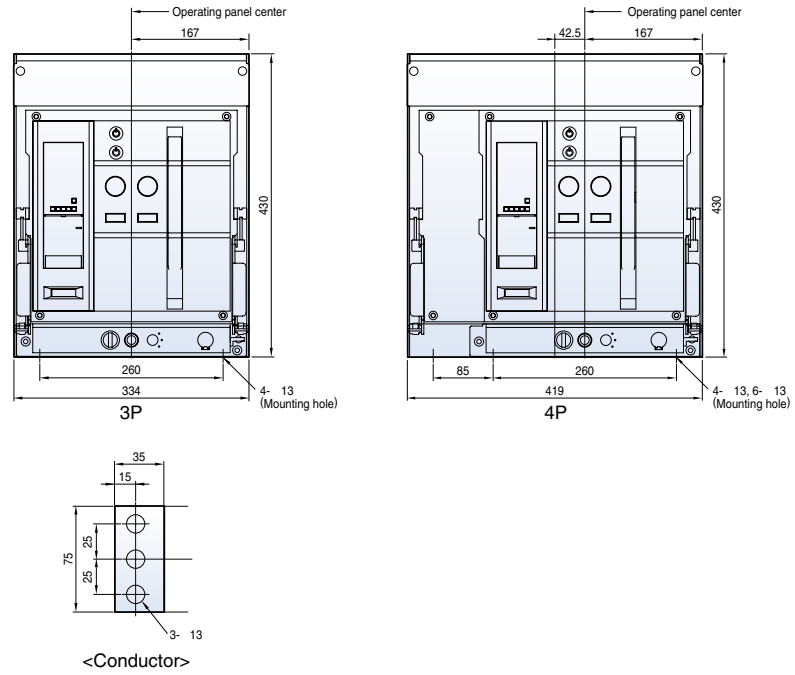

Dimensions

Susol

Fixed type 2000AF (630~1600A)

Front view

Vertical type

Door frame: DF

Horizontal type

Front connection type

Dimensions

Susol

Fixed type 2000AF (2000A)

Front view

<Conductor>

Vertical type

Draw-out type 2000AF (2000A)

Front view

Vertical type

Dimensions

Susol

Fixed type 4000AF (630~3200A)

Front view

Vertical type

Horizontal type

Front connection type

Dimensions

Susol

Draw-out type 4000AF (630~3200A)

Front view

Vertical type

Horizontal type

Front connection type

Dimensions