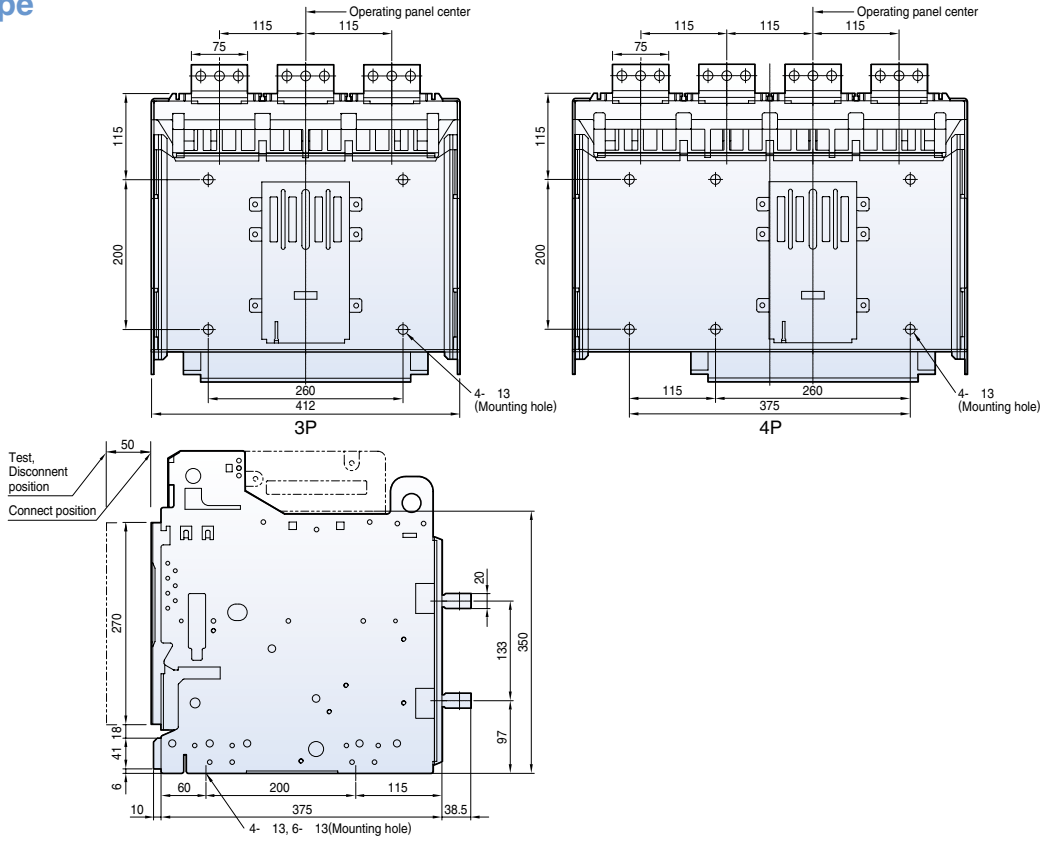

Dimensions

Susol

Draw-out type 4000AF (630~3200A)

Front view

Vertical type

Horizontal type

Front connection type

Dimensions

Susol

Fixed type 4000AF (4000A)

Front view

Vertical type

Horizontal type

Dimensions

Susol

Draw-out type 4000AF (4000A)

Horizontal type

Dimensions

Metasol

Draw-out type 5000AF (4000~5000A)

Front view

Vertical type

Horizontal type

Dimensions

Horizontal type

4000A~5000A

6300A

Dimensions

Susol

Draw-out type 6300AF (4000A~6300A)

Front view

4000A~5000A