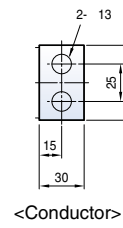

Dimensions

Susol

Fixed type 2000AF (630~1600A)

Front view

Vertical type

Door frame: DF

Horizontal type

Front connection type

Dimensions

Susol

Draw-out type 2000AF (630~1600A)

Front view

<Conductor>

Vertical type

Horizontal type

Front connection type

Dimensions

Susol

Draw-out type 4000AF (630~3200A)

Front view

Vertical type

Horizontal type

Front connection type

Dimensions

Horizontal type

4000A~5000A

6300A

Dimensions

Susol

Draw-out type 6300AF (4000A~6300A)

Front view

4000A~5000A