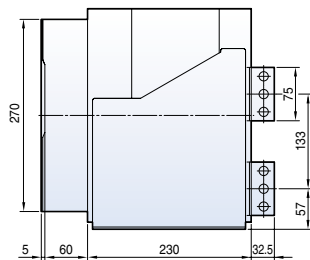

Dimensions

Susol

Draw-out type 2000AF (630~1600A)

Front view

<Conductor>

Vertical type

Horizontal type

Front connection type

Dimensions

Susol

Fixed type 2000AF (2000A)

Front view

<Conductor>

Vertical type

Draw-out type 2000AF (2000A)

Front view

Vertical type

Dimensions

Susol

Fixed type 4000AF (630~3200A)

Front view

Vertical type

Horizontal type

Front connection type

Dimensions

Susol

Draw-out type 4000AF (630~3200A)

Front view

Vertical type

Horizontal type

Front connection type

Dimensions