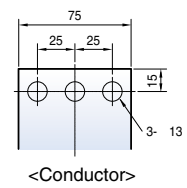

Vertical type

Dimensions

Susol

Fixed type 4000AF (630~3200A)

Front view

Vertical type

Horizontal type

Front connection type

Dimensions

Susol

Draw-out type 4000AF (630~3200A)

Front view

Vertical type

Horizontal type

Front connection type

Dimensions