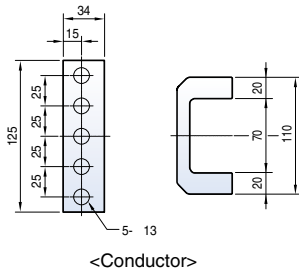

Front view

Vertical type

Horizontal type

Dimensions

Metasol

Fixed type 5000AF (4000~5000A)

Front view

Vertical type

Horizontal type

Dimensions

Metasol

Draw-out type 5000AF (4000~5000A)

Front view

Vertical type

Horizontal type

Dimensions

Horizontal type

4000A~5000A

6300A

Dimensions

Susol

Draw-out type 6300AF (4000A~6300A)

Front view

4000A~5000A