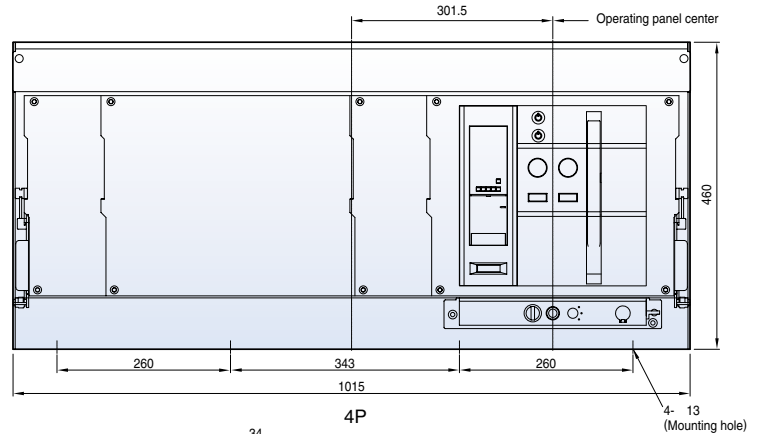

Horizontal type

4000A~5000A

6300A

Dimensions

Susol

Draw-out type 6300AF (4000A~6300A)

Front view

4000A~5000A