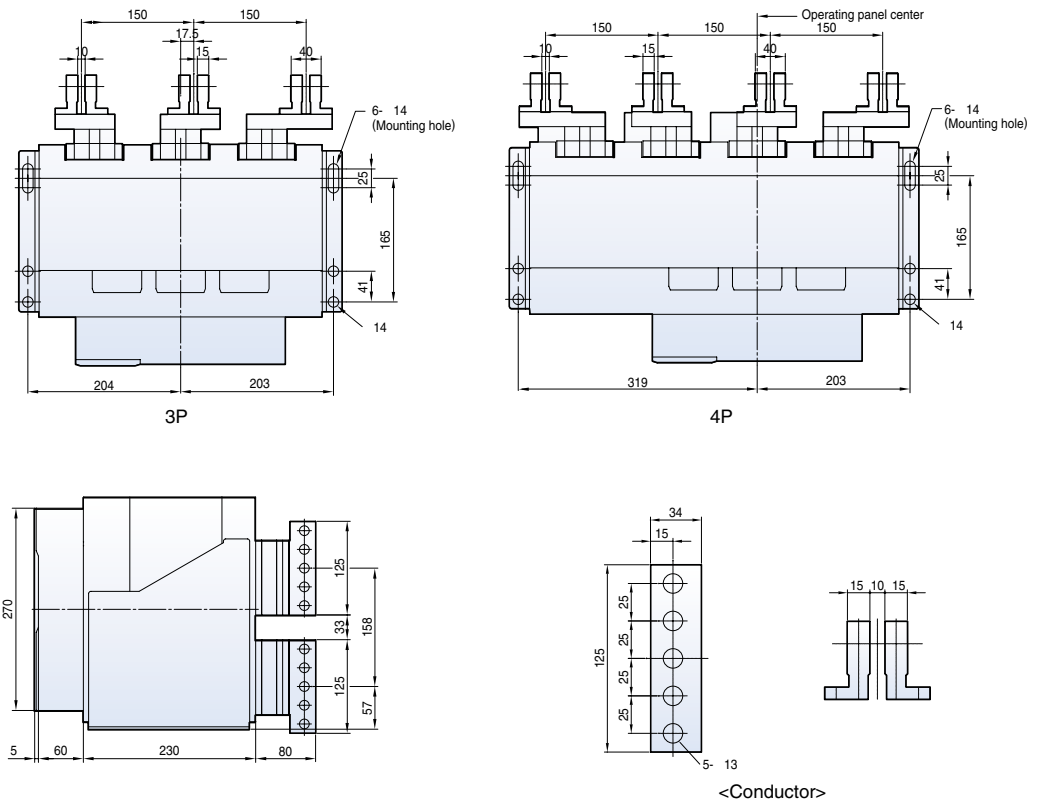

Dimensions

Susol

Draw-out type 4000AF (630~3200A)

Front view

Vertical type

Horizontal type

Front connection type

Dimensions

Susol

Fixed type 4000AF (4000A)

Front view

Vertical type

Horizontal type

Dimensions

Susol

Draw-out type 4000AF (4000A)

Horizontal type

Dimensions

Metasol

Draw-out type 5000AF (4000~5000A)

Front view

Vertical type

Horizontal type

Dimensions