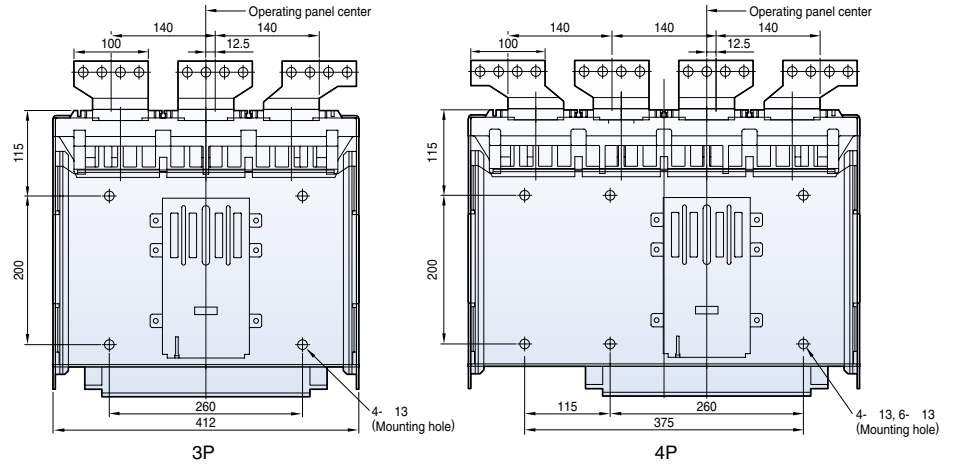

Dimensions

Susol

Draw-out type 4000AF (630~3200A)

Front view

Vertical type

Horizontal type

Front connection type

Dimensions

Susol

Fixed type 4000AF (4000A)

Front view

Vertical type

Horizontal type

Dimensions

Susol

Draw-out type 4000AF (4000A)

Front view

Vertical type

Horizontal type

Dimensions

Metasol

Fixed type 5000AF (4000~5000A)

Front view

Vertical type

Horizontal type

Dimensions

Metasol

Draw-out type 5000AF (4000~5000A)

Front view

Vertical type

Horizontal type

Dimensions