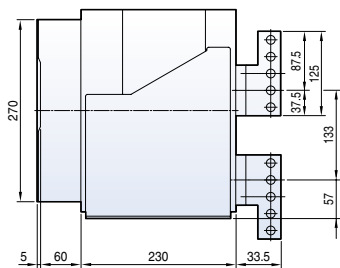

Susol

Fixed type 4000AF (4000A)

Front view

Vertical type

Horizontal type

Dimensions

Susol

Draw-out type 4000AF (4000A)

Front view

Vertical type

Horizontal type

Dimensions

Metasol

Fixed type 5000AF (4000~5000A)

Front view

Vertical type

Horizontal type

Dimensions

Metasol

Draw-out type 5000AF (4000~5000A)

Front view

Vertical type

Horizontal type

Dimensions