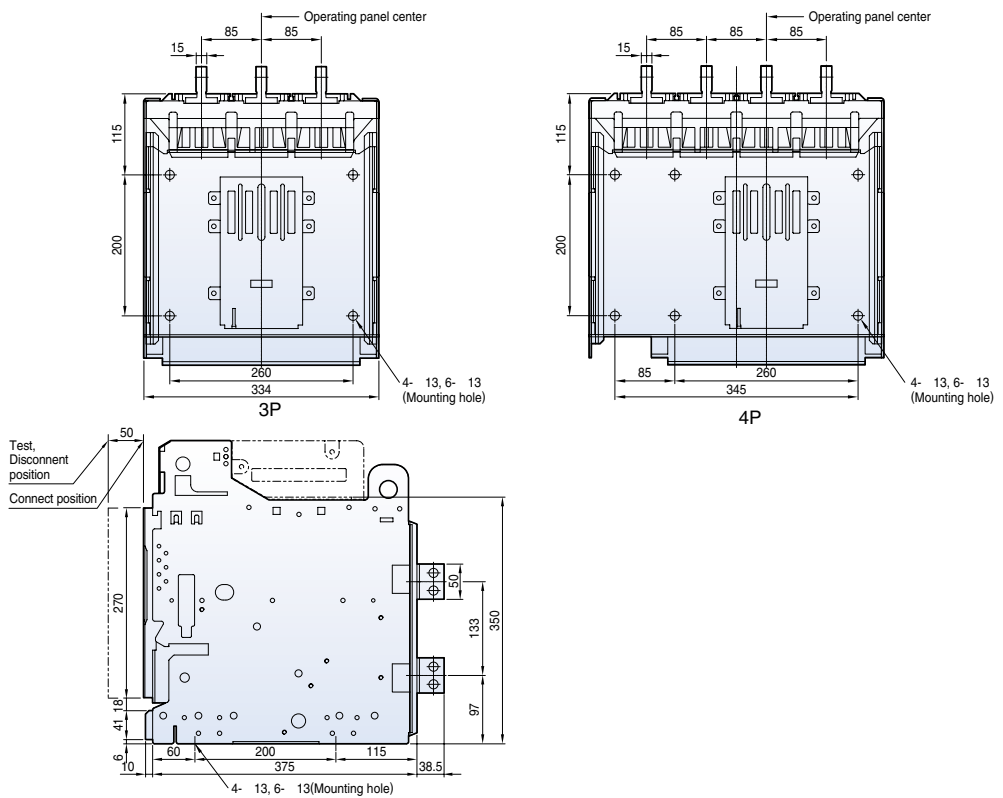

Dimensions

Susol

Fixed type 2000AF (630~1600A)

Front view

Vertical type

Door frame: DF

Horizontal type

Front connection type

Dimensions

Susol

Draw-out type 2000AF (630~1600A)

Front view

<Conductor>

Vertical type

Horizontal type

Front connection type

Dimensions

Susol

Fixed type 2000AF (2000A)

Front view

<Conductor>

Vertical type

Draw-out type 2000AF (2000A)

Front view

Vertical type

Dimensions

Susol

Fixed type 4000AF (630~3200A)

Front view

Vertical type

Horizontal type

Front connection type