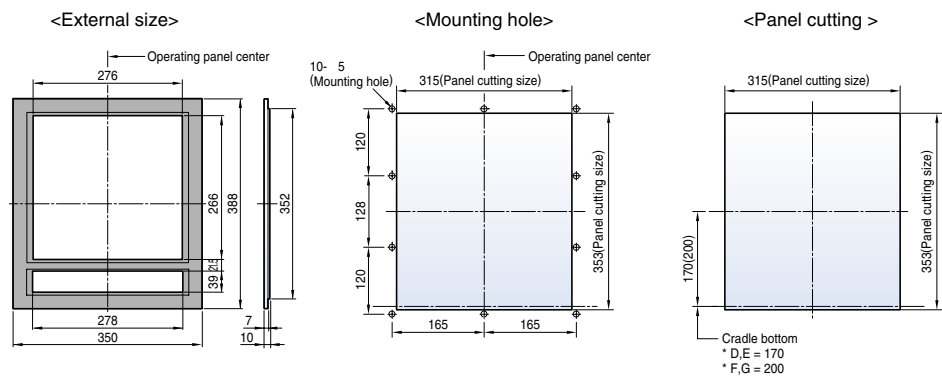

Dimensions

Susol

Fixed type 2000AF (630~1600A)

Front view

Vertical type

Door frame: DF

Horizontal type

Front connection type

Dimensions

Susol

Draw-out type 2000AF (630~1600A)

Front view

<Conductor>

Vertical type

Horizontal type

Front connection type

Dimensions

Susol

Draw-out type 4000AF (630~3200A)

Front view

Vertical type

Horizontal type

Front connection type

Dimensions

Horizontal type

Dimensions

Metasol

Draw-out type 5000AF (4000~5000A)

Front view

Vertical type

Horizontal type

Dimensions