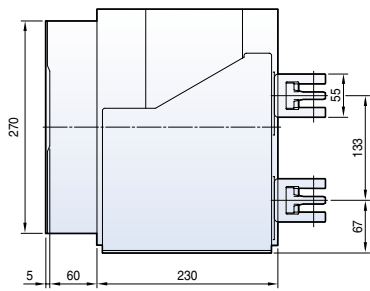

Dimensions

Susol

Draw-out type 4000AF (630~3200A)

Front view

Vertical type

Horizontal type

Front connection type

Dimensions

Susol

Fixed type 4000AF (4000A)

Front view

Vertical type

Horizontal type

Dimensions

Susol

Draw-out type 4000AF (4000A)

Front view

Vertical type

Horizontal type

Dimensions

Metasol

Fixed type 5000AF (4000~5000A)

Front view

Vertical type

Horizontal type

Dimensions

Metasol

Draw-out type 5000AF (4000~5000A)

Front view

Vertical type

Horizontal type

Dimensions