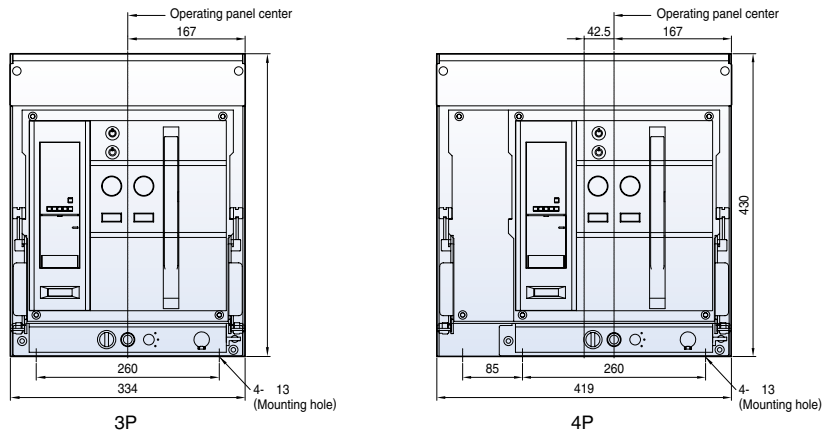

Dimensions

Susol

Fixed type 2000AF (630~1600A)

Front view

Vertical type

Door frame: DF

Horizontal type

Front connection type

Dimensions

Susol

Draw-out type 2000AF (630~1600A)

Front view

<Conductor>

Vertical type

Horizontal type

Front connection type

Dimensions

Susol

Fixed type 2000AF (2000A)

Front view

<Conductor>

Vertical type

Draw-out type 2000AF (2000A)

Front view

Vertical type

Dimensions

Susol

Fixed type 4000AF (630~3200A)

Front view

Vertical type

Horizontal type

Front connection type