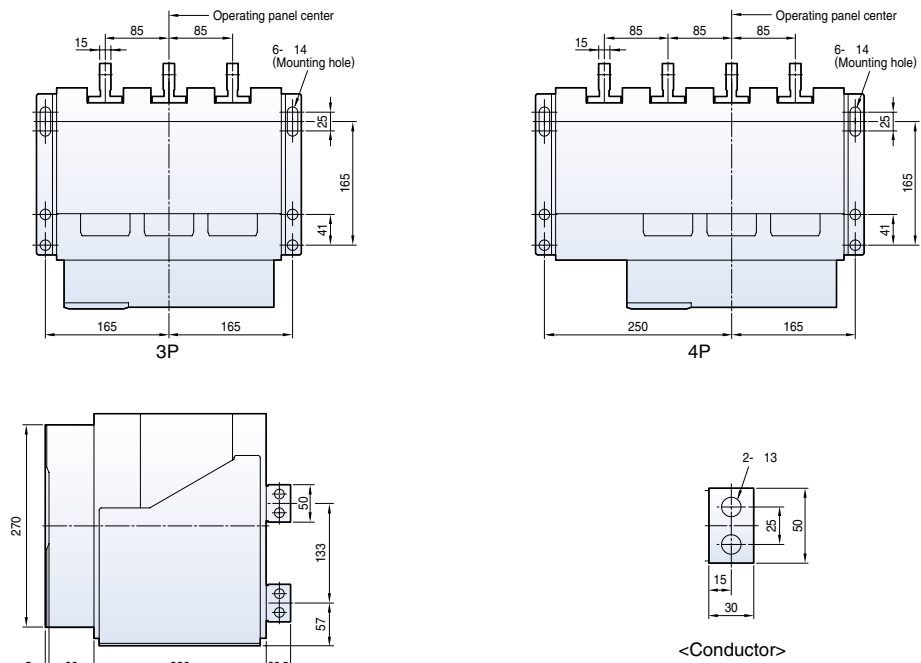

Dimensions

Susol

Fixed type 2000AF (630~1600A)

Front view

Vertical type

Door frame: DF

Horizontal type

Front connection type

Dimensions

Susol

Draw-out type 2000AF (630~1600A)

Front view

<Conductor>

Vertical type

Horizontal type

Front connection type

Dimensions

Susol

Fixed type 2000AF (2000A)

Front view

<Conductor>

Vertical type

Draw-out type 2000AF (2000A)

Front view

Horizontal type

Dimensions

Metasol

Draw-out type 5000AF (4000~5000A)

Front view

Vertical type

Horizontal type

Dimensions