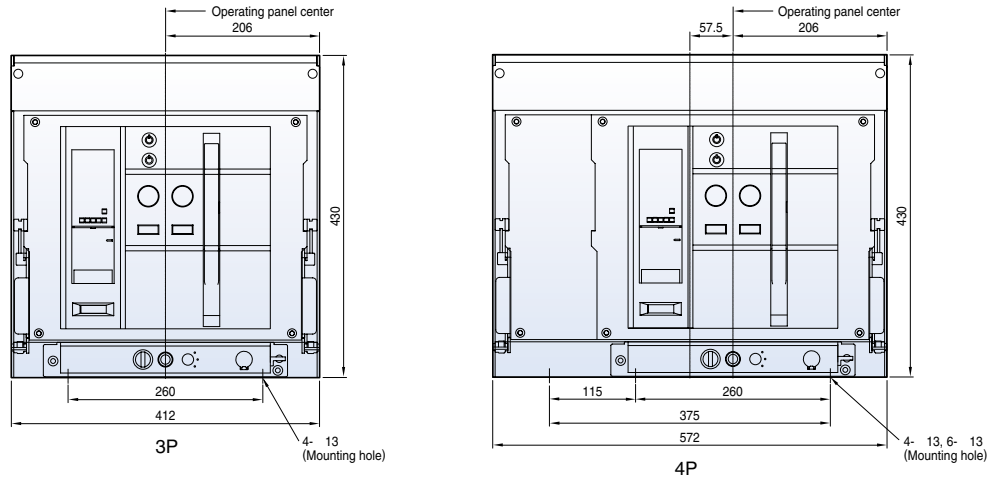

Dimensions

Susol

Draw-out type 4000AF (4000A)

Front view