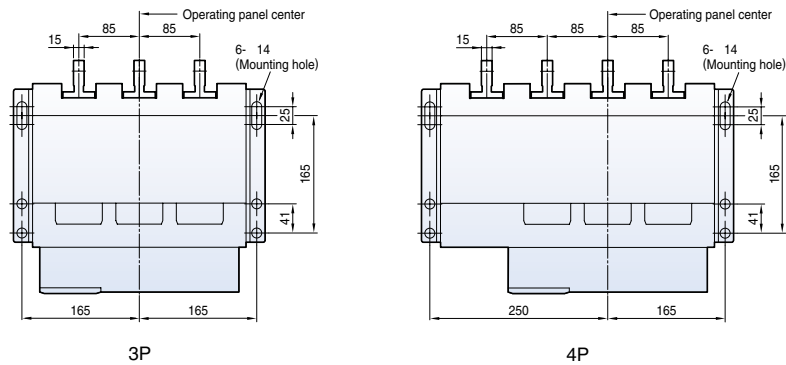

Dimensions

Susol

Fixed type 2000AF (2000A)

Front view

<Conductor>

Vertical type

Draw-out type 2000AF (2000A)

Front view

Vertical type

Dimensions

Susol

Fixed type 4000AF (630~3200A)

Front view

Vertical type

Horizontal type

Front connection type

Dimensions

Susol

Draw-out type 4000AF (630~3200A)

Front view

Vertical type

Horizontal type

Front connection type

Dimensions

Horizontal type

Dimensions

Metasol

Draw-out type 5000AF (4000~5000A)

Front view

Vertical type

Horizontal type

Dimensions