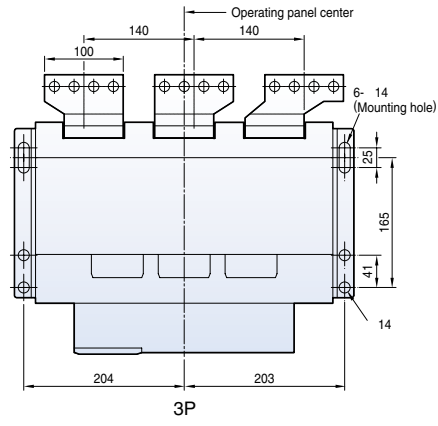

Dimensions

Susol

Draw-out type 4000AF (630~3200A)

Front view

Vertical type

Horizontal type

Front connection type

Dimensions

Susol

Fixed type 4000AF (4000A)

Front view

Vertical type

Horizontal type

Dimensions

Susol

Draw-out type 4000AF (4000A)

Front view

Vertical type

Horizontal type

Dimensions

Metasol

Fixed type 5000AF (4000~5000A)

Front view

Vertical type

Horizontal type

Dimensions

Metasol

Draw-out type 5000AF (4000~5000A)

Front view

Vertical type

Horizontal type

Dimensions