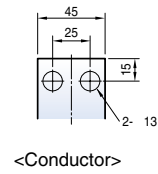

Dimensions

Susol

Fixed type 2000AF (630~1600A)

Front view

Vertical type

Door frame: DF

Horizontal type

Front connection type

Dimensions

Susol

Draw-out type 2000AF (630~1600A)

Front view

<Conductor>

Vertical type

Horizontal type

Front connection type

Dimensions

Susol

Draw-out type 4000AF (630~3200A)

Front view

Vertical type

Horizontal type

Front connection type

Dimensions