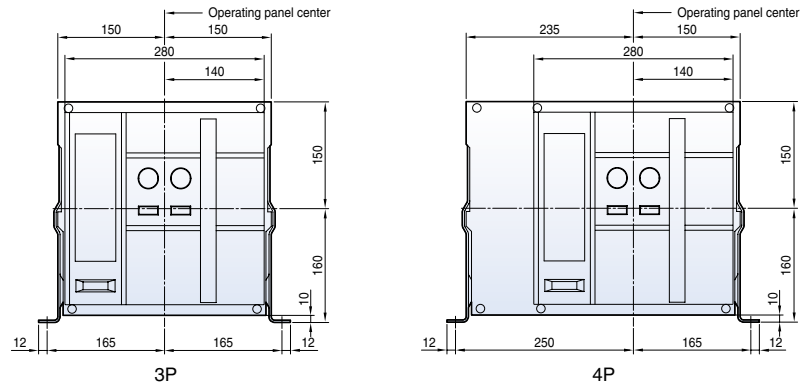

Dimensions

Susol

Fixed type 2000AF (630~1600A)

Front view

Vertical type

Door frame: DF

Horizontal type

Front connection type

Dimensions

Susol

Draw-out type 2000AF (630~1600A)

Front view

<Conductor>

Vertical type

Horizontal type

Front connection type

Dimensions

Susol

Fixed type 2000AF (2000A)

Front view

<Conductor>

Vertical type

Draw-out type 2000AF (2000A)

Front view