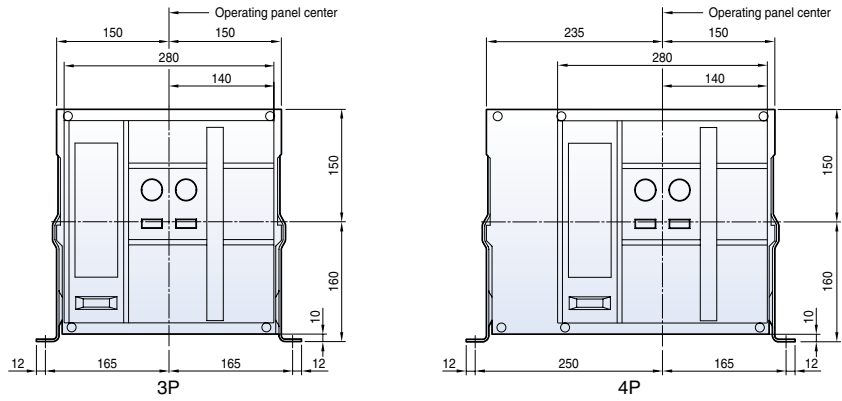

Dimensions

Susol

Fixed type 2000AF (630~1600A)

Front view

Vertical type

Door frame: DF

Horizontal type

Front connection type

Dimensions

Susol

Draw-out type 2000AF (630~1600A)

Front view

<Conductor>

Vertical type

Horizontal type

Front connection type

Dimensions

Susol

Fixed type 2000AF (2000A)

Front view

<Conductor>

Vertical type

Draw-out type 2000AF (2000A)

Front view

Dimensions

Susol

Draw-out type 4000AF (630~3200A)

Front view

Vertical type

Horizontal type

Front connection type

Dimensions