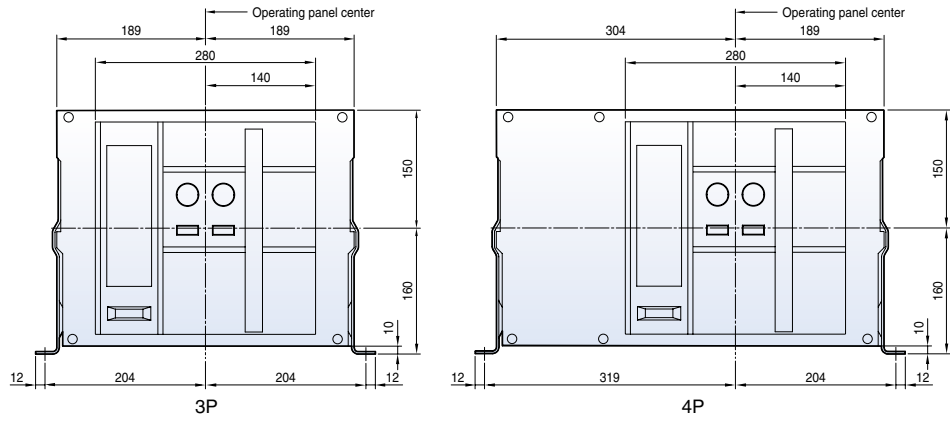

Dimensions

Susol

Draw-out type 4000AF (630~3200A)

Front view

Vertical type

Horizontal type

Front connection type

Dimensions

Susol

Fixed type 4000AF (4000A)

Front view

Vertical type

Horizontal type

Dimensions

Susol

Draw-out type 4000AF (4000A)