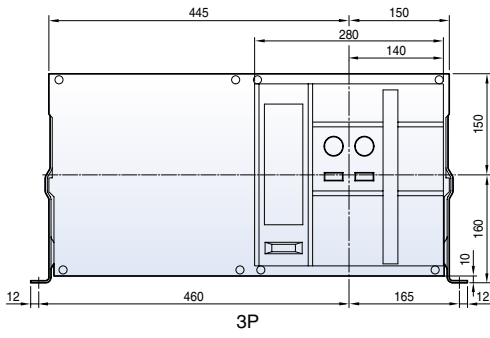

Dimensions

Susol

Draw-out type 4000AF (630~3200A)

Front view

Vertical type

Horizontal type

Front connection type

Dimensions

Susol

Fixed type 4000AF (4000A)

Front view

Vertical type

Horizontal type

Dimensions

Susol

Draw-out type 4000AF (4000A)

Front view

Vertical type

Horizontal type

Dimensions

Metasol

Fixed type 5000AF (4000~5000A)

Front view

Vertical type

Horizontal type

Dimensions

Metasol

Draw-out type 5000AF (4000~5000A)

Front view

Vertical type

Horizontal type

Dimensions