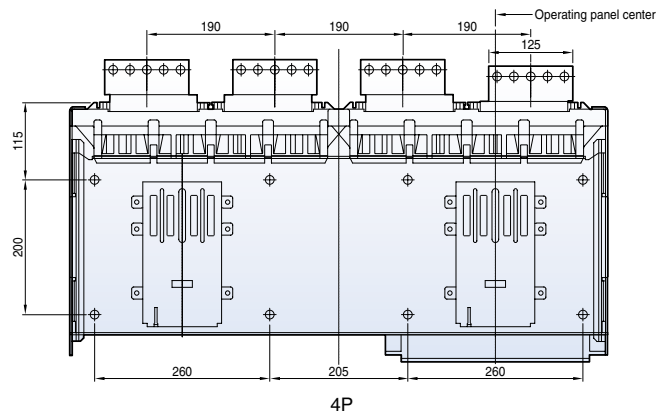

Horizontal type

Dimensions

Metasol

Draw-out type 5000AF (4000~5000A)

Front view

Vertical type

Horizontal type

Dimensions

Susol

Fixed type 6300AF (4000A~6300A)

Front view

4000A~5000A

6300A

Vertical type

4000A~5000A

6300A

Horizontal type

4000A~5000A

6300A

Dimensions

Susol

Draw-out type 6300AF (4000A~6300A)

Front view

4000A~5000A