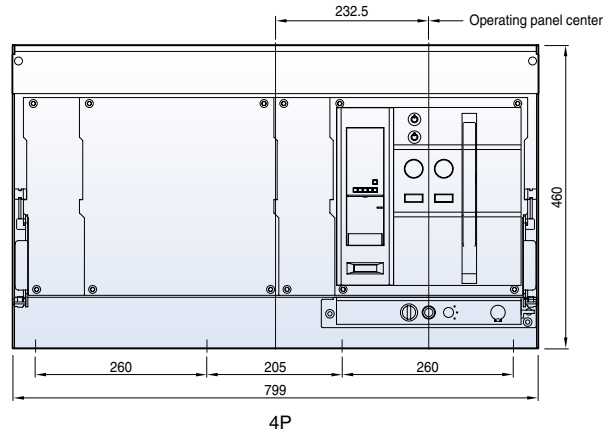

Horizontal type

Dimensions

Metasol

Draw-out type 5000AF (4000~5000A)

Front view

Vertical type

Horizontal type

Dimensions