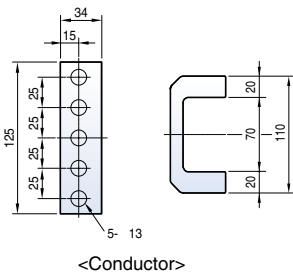

Horizontal type

Dimensions

Metasol

Draw-out type 5000AF (4000~5000A)

Front view

Vertical type

Horizontal type

Dimensions

Horizontal type

4000A~5000A

6300A

Dimensions

Susol

Draw-out type 6300AF (4000A~6300A)

Front view

4000A~5000A