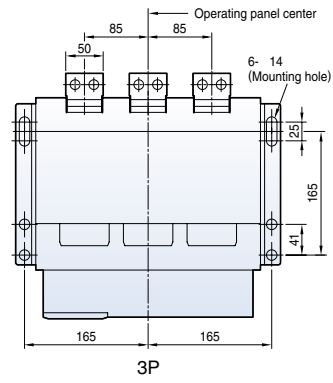

Dimensions

Susol

Fixed type 2000AF (630~1600A)

Front view

Vertical type

Door frame: DF

Horizontal type

Front connection type

Dimensions

Susol

Draw-out type 2000AF (630~1600A)

Front view

<Conductor>

Vertical type

Horizontal type

Front connection type

Dimensions

Susol

Fixed type 2000AF (2000A)

Front view

<Conductor>

Vertical type

Draw-out type 2000AF (2000A)

Front view

Dimensions

Susol

Draw-out type 4000AF (630~3200A)

Front view

Vertical type

Horizontal type

Front connection type

Dimensions