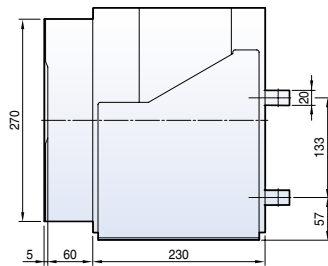

Vertical type

Dimensions

Susol

Fixed type 4000AF (630~3200A)

Front view

Vertical type

Horizontal type

Front connection type

Dimensions

Susol

Draw-out type 4000AF (630~3200A)

Front view

Vertical type

Horizontal type

Front connection type

Dimensions