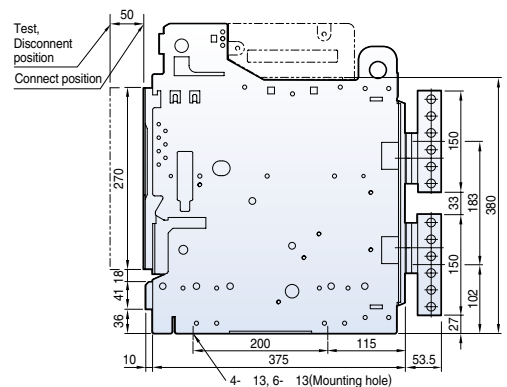

Horizontal type

Dimensions

Metasol

Draw-out type 5000AF (4000~5000A)

Front view

Vertical type

Horizontal type

Dimensions

Horizontal type

4000A~5000A

6300A

Dimensions

Susol

Draw-out type 6300AF (4000A~6300A)

Front view

4000A~5000A

6300A

Vertical type

4000A~5000A

6300A

Horizontal type

4000A~5000A

6300A