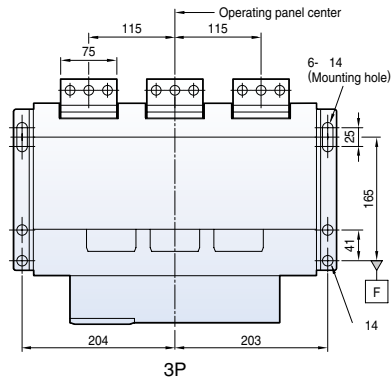

Vertical type

Dimensions

Susol

Fixed type 4000AF (630~3200A)

Front view

Vertical type

Horizontal type

Front connection type

Dimensions

Susol

Draw-out type 4000AF (630~3200A)

Front view

Vertical type

Horizontal type

Front connection type

Dimensions

Horizontal type

Dimensions

Metasol

Draw-out type 5000AF (4000~5000A)

Front view

Vertical type

Horizontal type

Dimensions