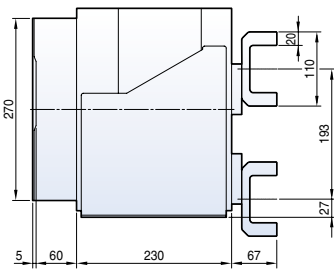

Horizontal type

Dimensions

Metasol

Draw-out type 5000AF (4000~5000A)

Front view

Vertical type

Horizontal type

Dimensions

Susol

Fixed type 6300AF (4000A~6300A)

Front view

4000A~5000A

6300A

Vertical type

4000A~5000A

6300A

Horizontal type

4000A~5000A

6300A

Dimensions

Susol

Draw-out type 6300AF (4000A~6300A)

Front view

4000A~5000A