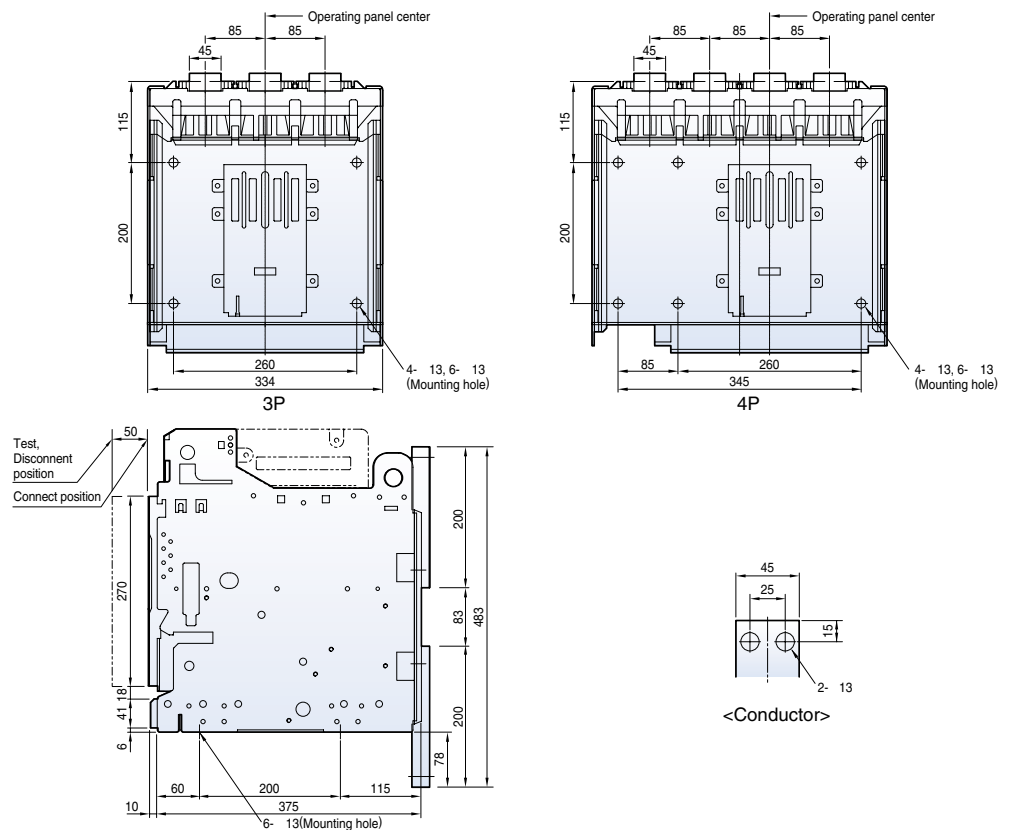

Dimensions

Susol

Fixed type 2000AF (630~1600A)

Front view

Vertical type

Door frame: DF

Horizontal type

Front connection type

Dimensions

Susol

Draw-out type 2000AF (630~1600A)

Front view

<Conductor>

Vertical type

Horizontal type

Front connection type

Dimensions

Susol

Fixed type 2000AF (2000A)

Front view

<Conductor>

Vertical type

Draw-out type 2000AF (2000A)

Front view

Vertical type

Dimensions

Susol

Fixed type 4000AF (630~3200A)

Front view

Vertical type

Horizontal type

Front connection type