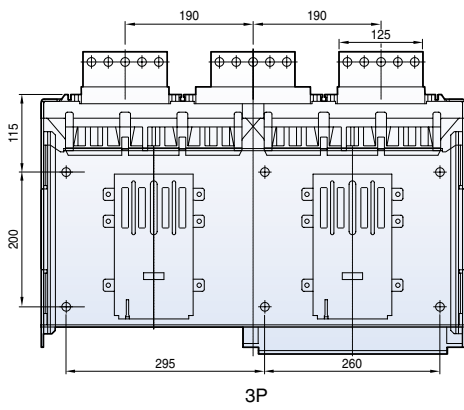

Horizontal type

Dimensions

Metasol

Draw-out type 5000AF (4000~5000A)

Front view

Vertical type

Horizontal type

Dimensions

Susol

Fixed type 6300AF (4000A~6300A)

Front view

4000A~5000A

6300A

Vertical type

4000A~5000A

6300A

Horizontal type

4000A~5000A

6300A

Dimensions

Susol

Draw-out type 6300AF (4000A~6300A)

Front view

4000A~5000A