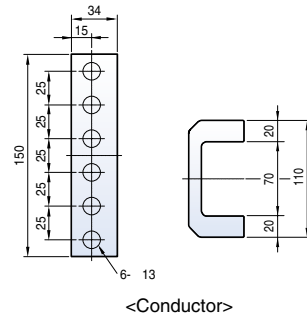

Horizontal type

Dimensions

Metasol

Draw-out type 5000AF (4000~5000A)

Front view

Vertical type

Horizontal type

Dimensions

Susol

Fixed type 6300AF (4000A~6300A)

Front view

4000A~5000A

6300A

Vertical type

4000A~5000A

6300A

Horizontal type

4000A~5000A

6300A

Dimensions

Susol

Draw-out type 6300AF (4000A~6300A)

Front view

4000A~5000A