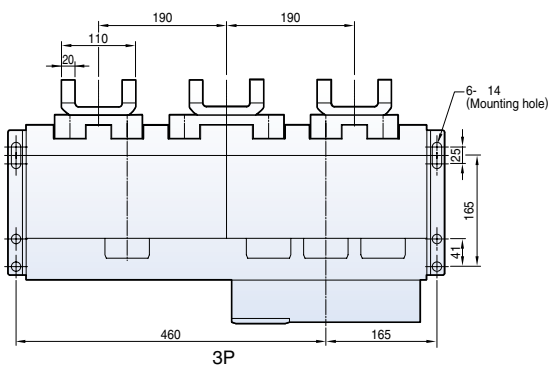

Front view

Vertical type

Horizontal type

Dimensions

Metasol

Fixed type 5000AF (4000~5000A)

Front view

Vertical type

Horizontal type

Dimensions

Metasol

Draw-out type 5000AF (4000~5000A)

Front view

Vertical type

Horizontal type

Dimensions