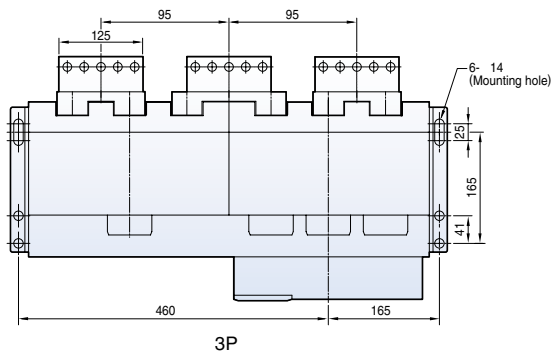

Susol

Fixed type 4000AF (4000A)

Front view

Vertical type

Horizontal type

Dimensions

Susol

Draw-out type 4000AF (4000A)

Front view

Vertical type

Horizontal type

Dimensions

Metasol

Fixed type 5000AF (4000~5000A)

Front view

Vertical type

Horizontal type

Dimensions

Metasol

Draw-out type 5000AF (4000~5000A)

Front view

Vertical type

Horizontal type

Dimensions

Horizontal type

4000A~5000A

6300A

Dimensions

Susol

Draw-out type 6300AF (4000A~6300A)

Front view

4000A~5000A