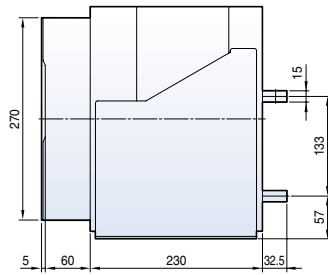

Dimensions

Susol

Fixed type 2000AF (630~1600A)

Front view

Vertical type

Door frame: DF

Horizontal type

Front connection type

Dimensions

Susol

Draw-out type 2000AF (630~1600A)

Front view

<Conductor>

Vertical type

Horizontal type

Front connection type

Dimensions

Susol

Fixed type 2000AF (2000A)

Front view

<Conductor>

Vertical type

Draw-out type 2000AF (2000A)

Front view

Dimensions

Susol

Draw-out type 4000AF (630~3200A)

Front view

Vertical type

Horizontal type

Front connection type

Dimensions