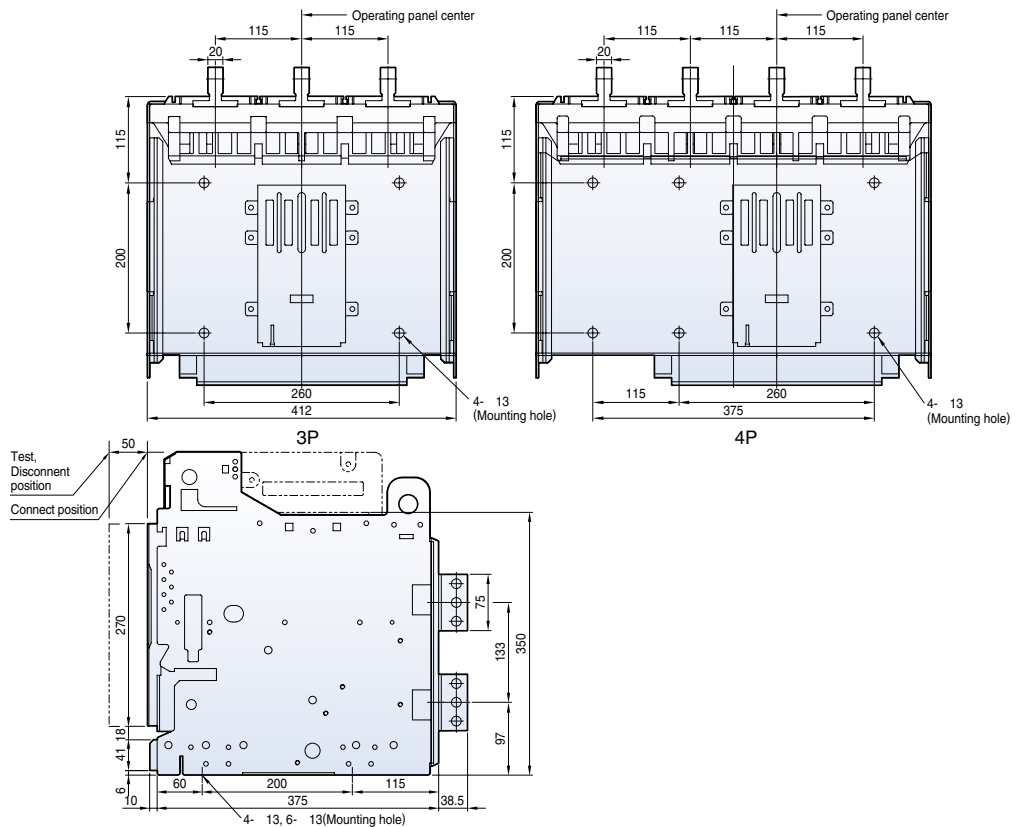

Dimensions

Susol

Draw-out type 4000AF (630~3200A)

Front view

Vertical type

Horizontal type

Front connection type

Dimensions

Susol

Fixed type 4000AF (4000A)

Front view

Vertical type

Horizontal type

Dimensions

Susol

Draw-out type 4000AF (4000A)

Horizontal type

Dimensions

Metasol

Draw-out type 5000AF (4000~5000A)

Front view

Vertical type

Horizontal type

Dimensions

Horizontal type

4000A~5000A

6300A

Dimensions

Susol

Draw-out type 6300AF (4000A~6300A)

Front view

4000A~5000A