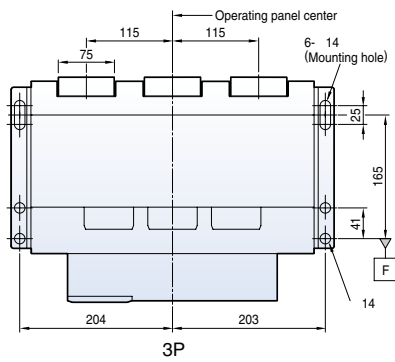

Vertical type

Dimensions

Susol

Fixed type 4000AF (630~3200A)

Front view

Vertical type

Horizontal type

Front connection type

Dimensions

Susol

Draw-out type 4000AF (630~3200A)

Front view

Vertical type

Horizontal type

Front connection type

Dimensions

Horizontal type

Dimensions

Metasol

Draw-out type 5000AF (4000~5000A)

Front view

Vertical type

Horizontal type

Dimensions

Horizontal type

4000A~5000A

6300A

Dimensions

Susol

Draw-out type 6300AF (4000A~6300A)

Front view

4000A~5000A