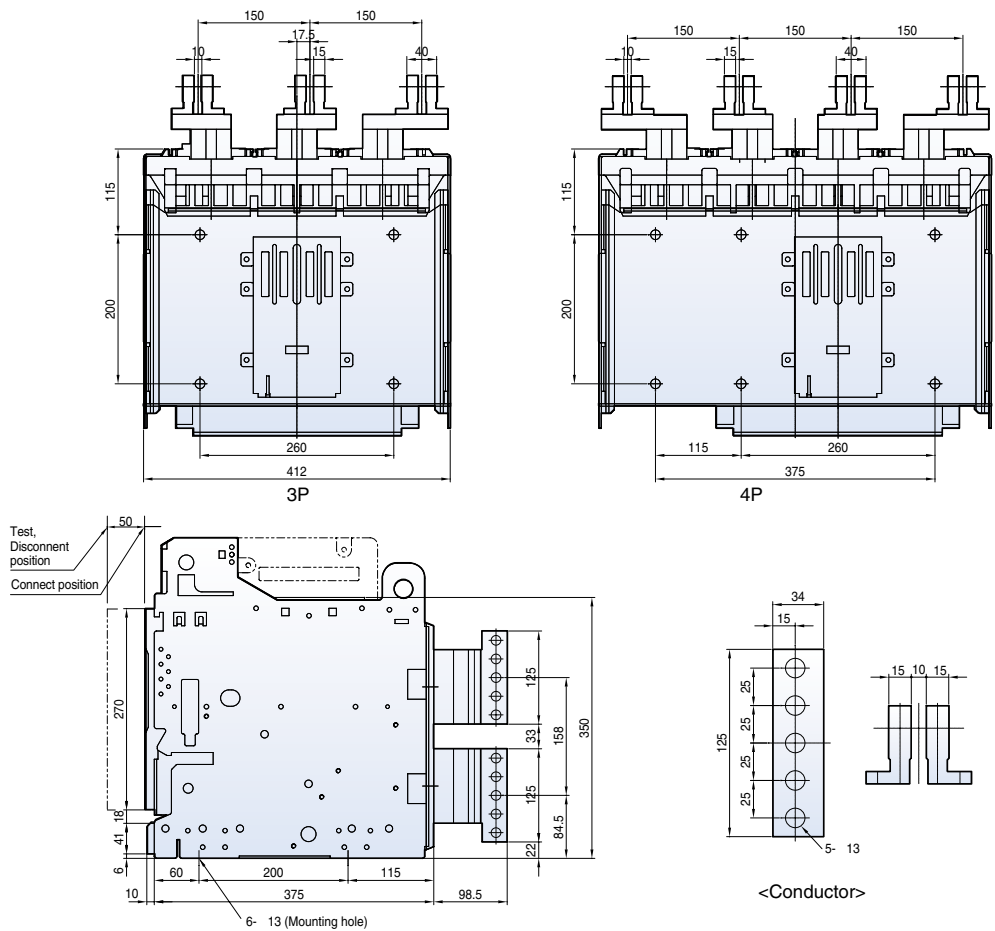

Susol

Fixed type 4000AF (4000A)

Front view

Vertical type

Horizontal type

Dimensions

Susol

Draw-out type 4000AF (4000A)

Front view

Vertical type

Horizontal type

Dimensions

Metasol

Fixed type 5000AF (4000~5000A)

Front view

Vertical type

Horizontal type

Dimensions

Metasol

Draw-out type 5000AF (4000~5000A)

Front view

Vertical type

Horizontal type

Dimensions

Horizontal type

4000A~5000A

6300A

Dimensions

Susol

Draw-out type 6300AF (4000A~6300A)

Front view

4000A~5000A