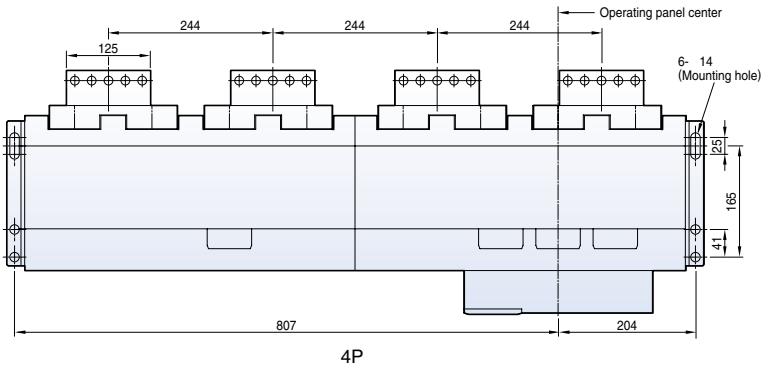

Horizontal type

Dimensions

Metasol

Draw-out type 5000AF (4000~5000A)

Front view

Vertical type

Horizontal type

Dimensions

Susol

Fixed type 6300AF (4000A~6300A)

Front view

4000A~5000A

6300A

Vertical type

4000A~5000A

6300A

Horizontal type

4000A~5000A

6300A

Dimensions

Susol

Draw-out type 6300AF (4000A~6300A)

Front view

4000A~5000A