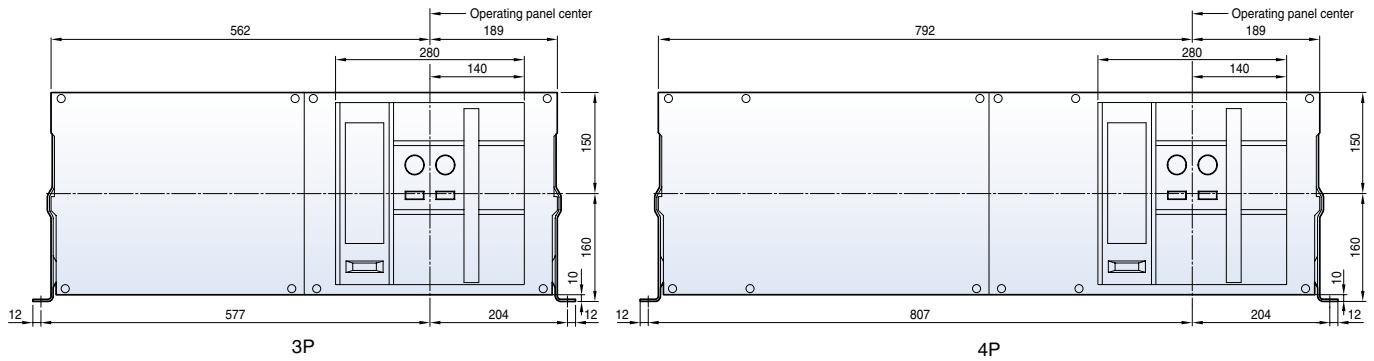

Dimensions

Susol

Fixed type 6300AF (4000A~6300A)

Front view