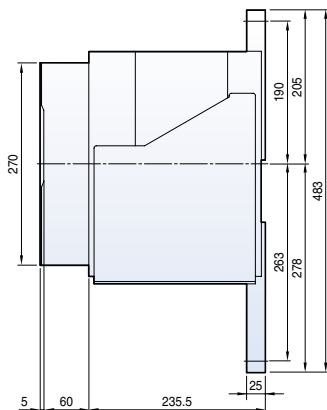

Vertical type

Dimensions

Susol

Fixed type 4000AF (630~3200A)

Front view

Vertical type

Horizontal type

Front connection type

Dimensions

Susol

Draw-out type 4000AF (630~3200A)

Front view

Vertical type

Horizontal type

Front connection type

Dimensions

Horizontal type

Dimensions

Metasol

Draw-out type 5000AF (4000~5000A)

Front view

Vertical type

Horizontal type

Dimensions

Horizontal type

4000A~5000A

6300A

Dimensions

Susol

Draw-out type 6300AF (4000A~6300A)

Front view

4000A~5000A