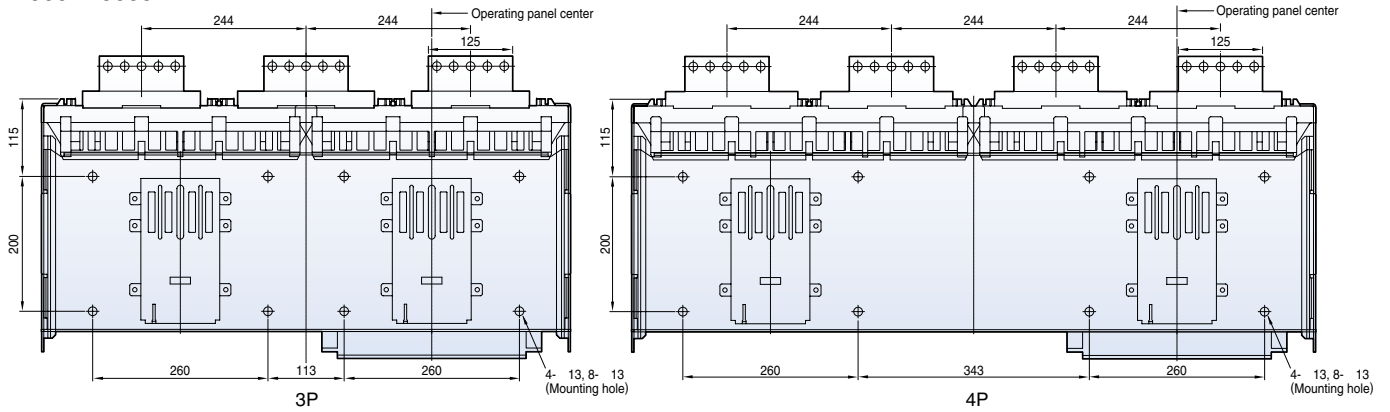

Horizontal type

4000A~5000A

6300A

Dimensions

Susol

Draw-out type 6300AF (4000A~6300A)

Front view

4000A~5000A

6300A

Vertical type

4000A~5000A

6300A

Horizontal type

4000A~5000A

6300A