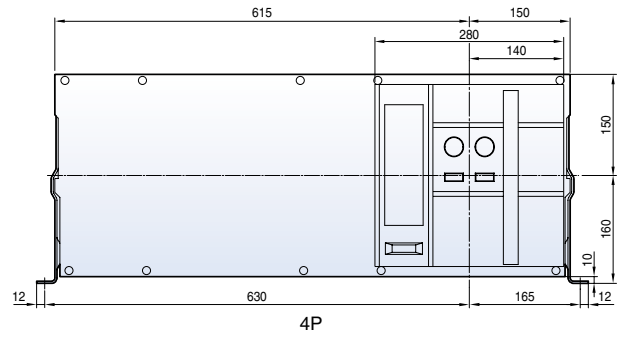

Dimensions

Susol

Draw-out type 4000AF (630~3200A)

Front view

Vertical type

Horizontal type

Front connection type

Dimensions

Front view

Vertical type

Horizontal type

Dimensions

Metasol

Fixed type 5000AF (4000~5000A)

Front view

Vertical type

Horizontal type

Dimensions

Metasol

Draw-out type 5000AF (4000~5000A)

Front view

Vertical type

Horizontal type

Dimensions

Horizontal type

4000A~5000A

6300A

Dimensions

Susol

Draw-out type 6300AF (4000A~6300A)

Front view

4000A~5000A