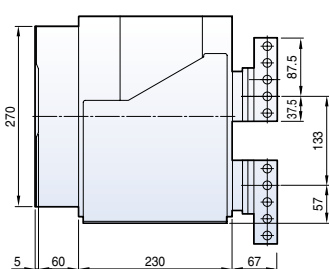

Horizontal type

Dimensions

Metasol

Draw-out type 5000AF (4000~5000A)

Front view

Vertical type

Horizontal type

Dimensions

Susol

Fixed type 6300AF (4000A~6300A)

Front view

4000A~5000A

6300A

Vertical type

4000A~5000A

6300A

Horizontal type

4000A~5000A

6300A

Dimensions

Susol

Draw-out type 6300AF (4000A~6300A)

Front view

4000A~5000A