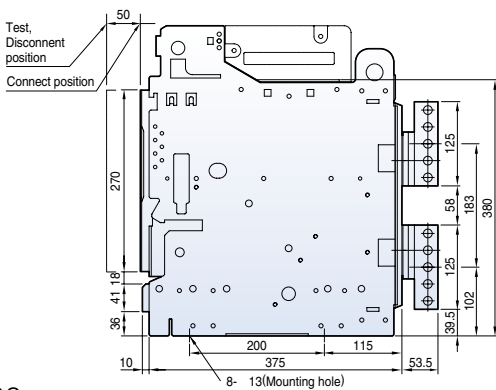

Front view

Vertical type

Horizontal type

Dimensions

Metasol

Fixed type 5000AF (4000~5000A)

Front view

Vertical type

Horizontal type

Dimensions

Metasol

Draw-out type 5000AF (4000~5000A)

Front view

Vertical type

Horizontal type

Dimensions

Susol

Fixed type 6300AF (4000A~6300A)

Front view

4000A~5000A

6300A

Vertical type

4000A~5000A

6300A

Horizontal type

4000A~5000A

6300A

Dimensions

Susol

Draw-out type 6300AF (4000A~6300A)

Front view

4000A~5000A