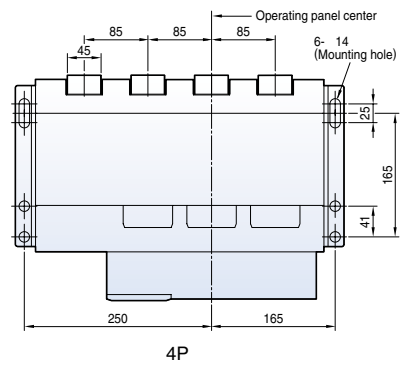

Dimensions

Susol

Fixed type 2000AF (630~1600A)

Front view

Vertical type

Door frame: DF

Horizontal type

Front connection type

Dimensions

Susol

Draw-out type 2000AF (630~1600A)

Front view

<Conductor>

Vertical type

Horizontal type

Front connection type

Dimensions

Susol

Fixed type 2000AF (2000A)

Front view

<Conductor>

Vertical type

Draw-out type 2000AF (2000A)

Front view

Dimensions

Susol

Draw-out type 4000AF (630~3200A)

Front view

Vertical type

Horizontal type

Front connection type

Dimensions