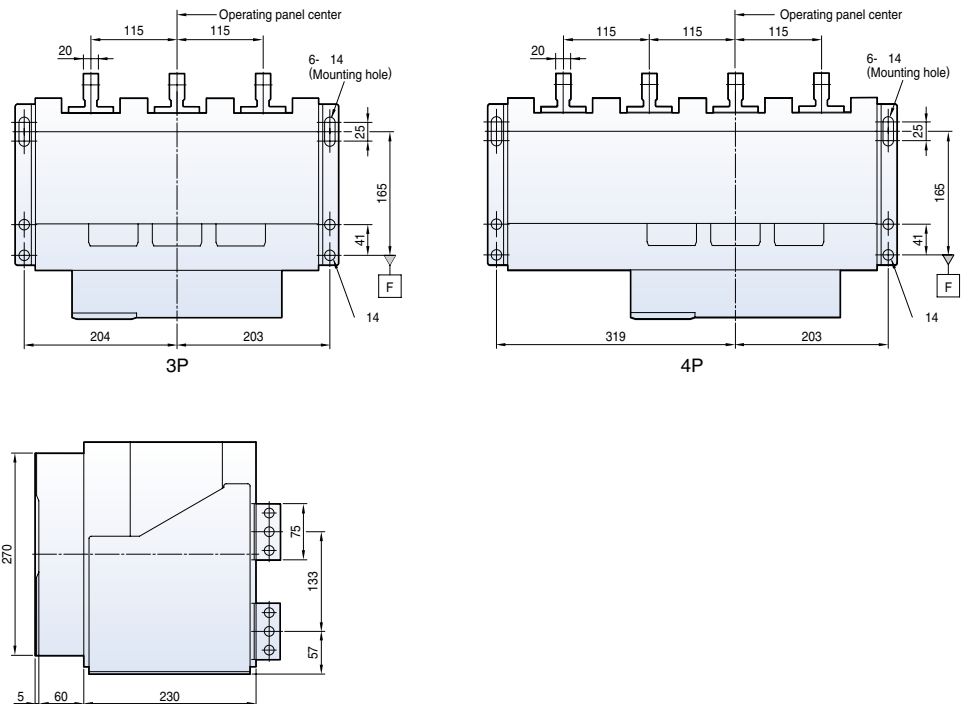

Dimensions

Susol

Fixed type 2000AF (2000A)

Front view

<Conductor>

Vertical type

Draw-out type 2000AF (2000A)

Front view

Vertical type

Dimensions

Susol

Fixed type 4000AF (630~3200A)

Front view

Vertical type

Horizontal type

Front connection type

Dimensions

Susol

Draw-out type 4000AF (630~3200A)

Front view

Vertical type

Horizontal type

Front connection type

Dimensions

Horizontal type

Dimensions

Metasol

Draw-out type 5000AF (4000~5000A)

Front view

Vertical type

Horizontal type

Dimensions