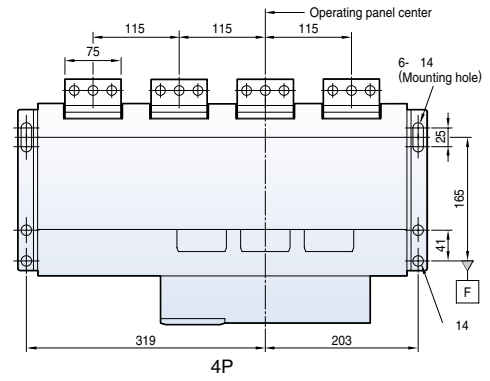

Vertical type

Dimensions

Susol

Fixed type 4000AF (630~3200A)

Front view

Vertical type

Horizontal type

Front connection type

Dimensions

Susol

Draw-out type 4000AF (630~3200A)

Front view

Vertical type

Horizontal type

Front connection type

Dimensions