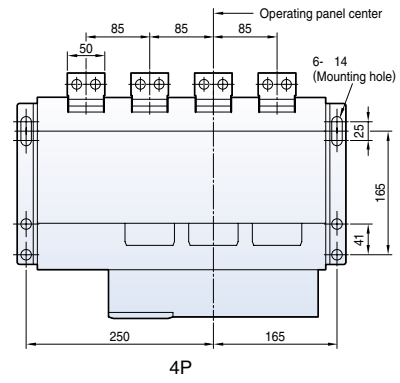

Dimensions

Susol

Fixed type 2000AF (630~1600A)

Front view

Vertical type

Door frame: DF

Horizontal type

Front connection type

Dimensions

Susol

Draw-out type 2000AF (630~1600A)

Front view

<Conductor>

Vertical type

Horizontal type

Front connection type

Dimensions

Susol

Fixed type 2000AF (2000A)

Front view

<Conductor>

Vertical type

Draw-out type 2000AF (2000A)

Front view

Dimensions

Susol

Draw-out type 4000AF (630~3200A)

Front view

Vertical type

Horizontal type

Front connection type

Dimensions