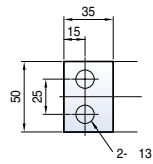

Dimensions

Susol

Fixed type 2000AF (630~1600A)

Front view

Vertical type

Door frame: DF

Horizontal type

Front connection type

Dimensions

Susol

Draw-out type 2000AF (630~1600A)

Front view

<Conductor>

Vertical type

Horizontal type

Front connection type

Dimensions

Susol

Draw-out type 4000AF (630~3200A)

Front view

Vertical type

Horizontal type

Front connection type

Dimensions

Horizontal type

4000A~5000A

6300A

Dimensions

Susol

Draw-out type 6300AF (4000A~6300A)

Front view

4000A~5000A