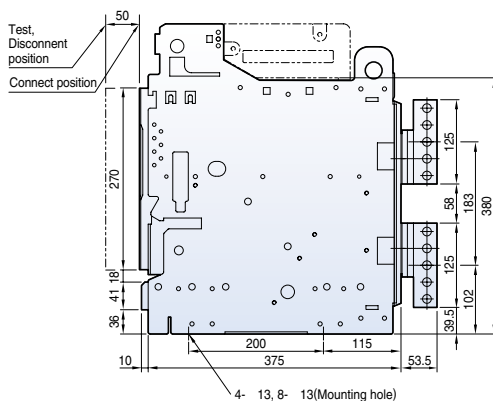

4000A~5000A