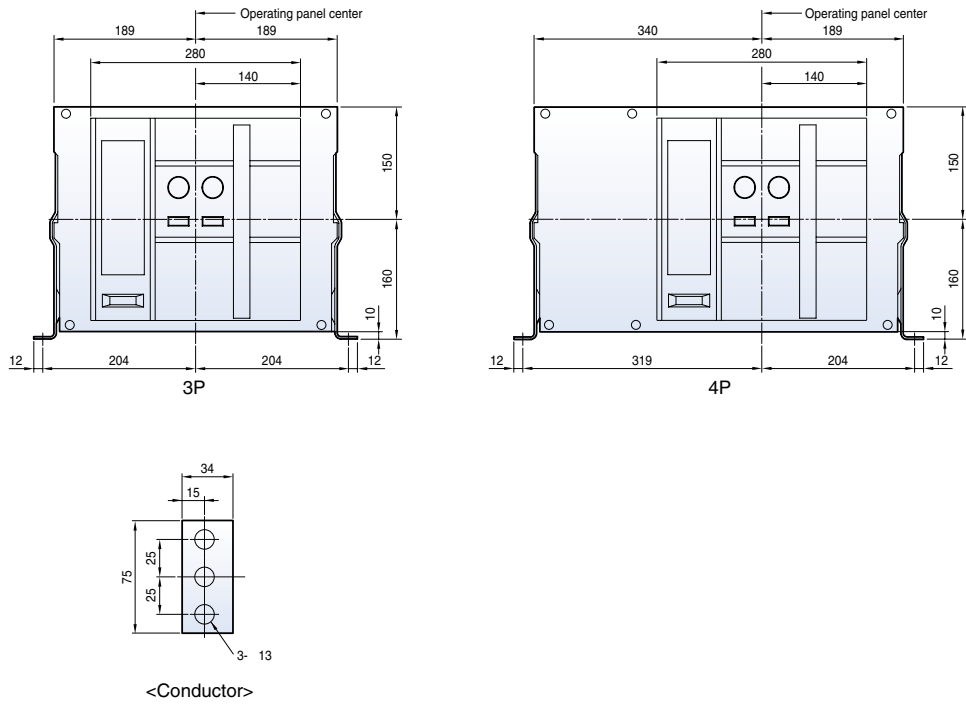

Dimensions

Susol

Fixed type 2000AF (630~1600A)

Front view

Vertical type

Door frame: DF

Horizontal type

Front connection type

Vertical type

Dimensions

Susol

Fixed type 4000AF (630~3200A)

Front view

Vertical type

Horizontal type

Front connection type

Dimensions

Susol

Draw-out type 4000AF (630~3200A)

Front view

Vertical type

Horizontal type

Front connection type

Dimensions

Horizontal type

Dimensions

Metasol

Draw-out type 5000AF (4000~5000A)

Front view

Vertical type

Horizontal type

Dimensions