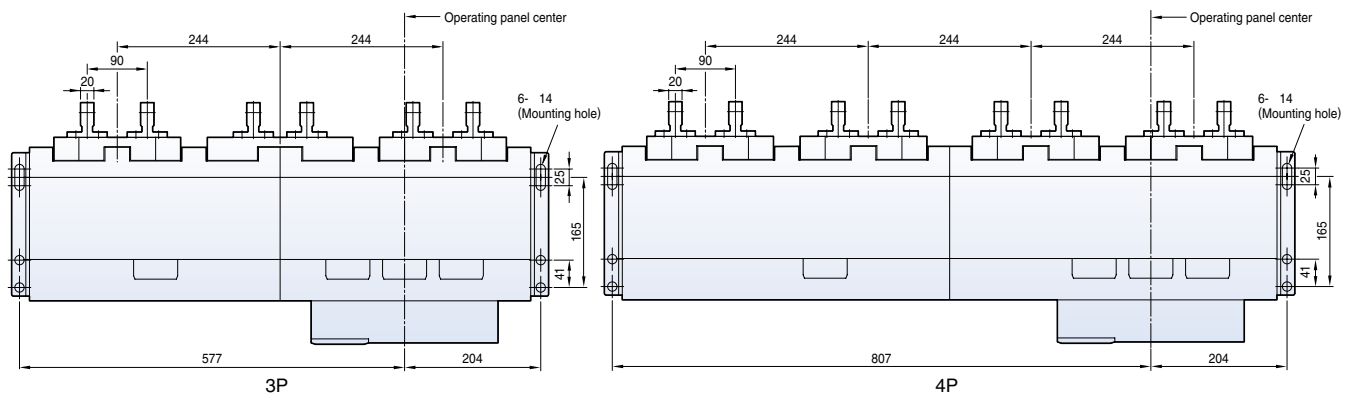

Horizontal type

Dimensions

Metasol

Draw-out type 5000AF (4000~5000A)

Front view

Vertical type

Horizontal type

Dimensions

Susol

Fixed type 6300AF (4000A~6300A)

Front view

4000A~5000A

6300A

Vertical type

4000A~5000A

6300A

Horizontal type

4000A~5000A

6300A

Dimensions

Susol

Draw-out type 6300AF (4000A~6300A)

Front view

4000A~5000A