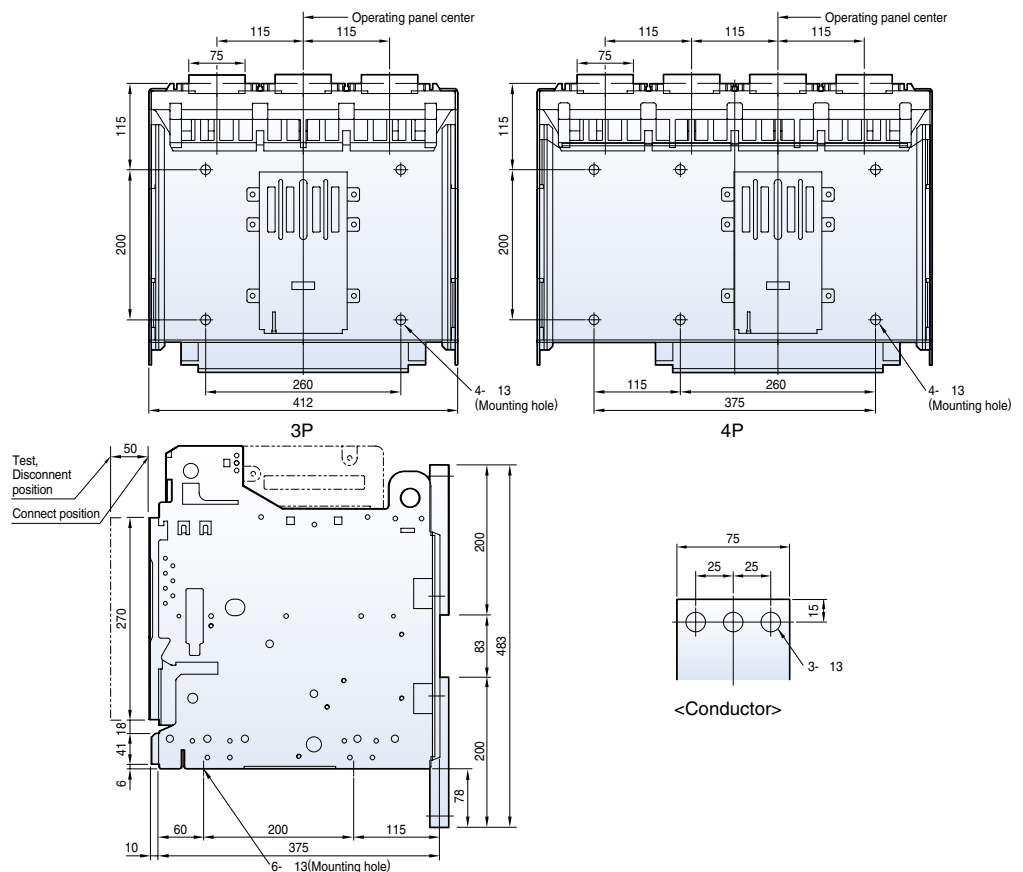

Dimensions

Susol

Draw-out type 4000AF (630~3200A)

Front view

Vertical type

Horizontal type

Front connection type

Dimensions

Susol

Fixed type 4000AF (4000A)

Front view

Vertical type

Horizontal type

Dimensions

Susol

Draw-out type 4000AF (4000A)

Horizontal type

Dimensions

Metasol

Draw-out type 5000AF (4000~5000A)

Front view

Vertical type

Horizontal type

Dimensions

Horizontal type

4000A~5000A

6300A

Dimensions

Susol

Draw-out type 6300AF (4000A~6300A)

Front view

4000A~5000A