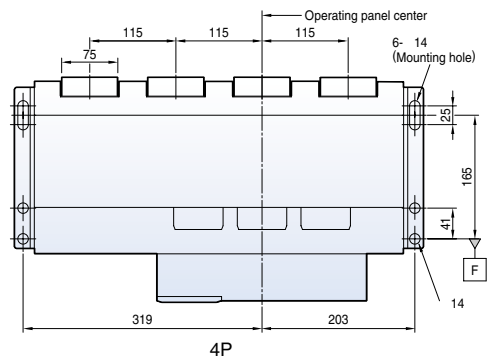

Vertical type

Dimensions

Susol

Fixed type 4000AF (630~3200A)

Front view

Vertical type

Horizontal type

Front connection type

Dimensions

Susol

Draw-out type 4000AF (630~3200A)

Front view

Vertical type

Horizontal type

Front connection type

Dimensions

Horizontal type

Dimensions

Metasol

Draw-out type 5000AF (4000~5000A)

Front view

Vertical type

Horizontal type

Dimensions