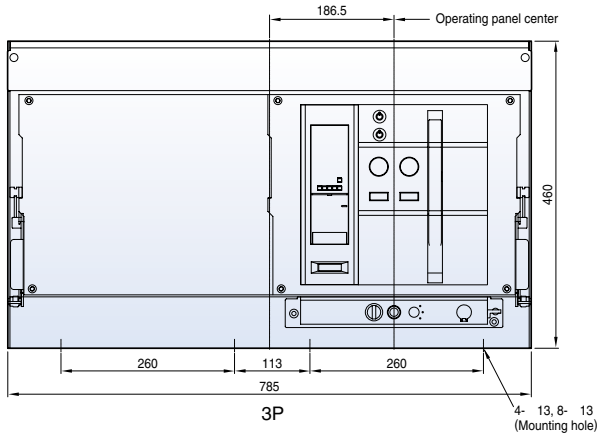

Horizontal type

4000A~5000A

6300A

Dimensions

Susol

Draw-out type 6300AF (4000A~6300A)

Front view

4000A~5000A