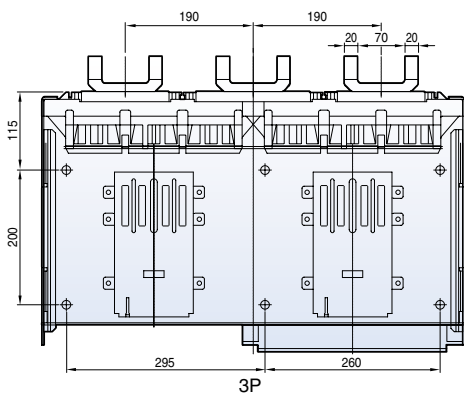

Horizontal type

Dimensions

Metasol

Draw-out type 5000AF (4000~5000A)

Front view

Vertical type

Horizontal type

Dimensions

Susol

Fixed type 6300AF (4000A~6300A)

Front view

4000A~5000A

6300A

Vertical type

4000A~5000A

6300A

Horizontal type

4000A~5000A

6300A

Dimensions

Susol

Draw-out type 6300AF (4000A~6300A)

Front view

4000A~5000A