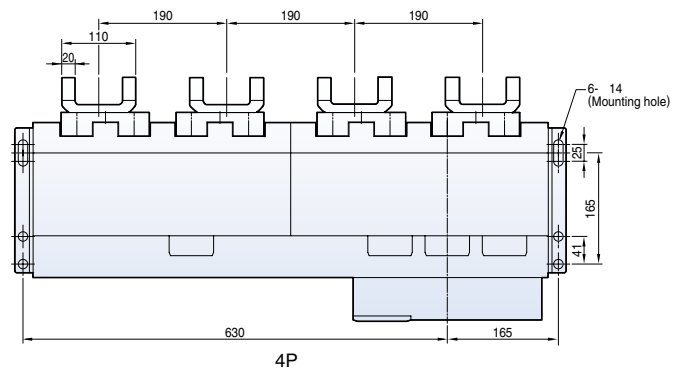

Front view

Vertical type

Horizontal type

Dimensions

Metasol

Fixed type 5000AF (4000~5000A)

Front view

Vertical type

Horizontal type

Dimensions

Metasol

Draw-out type 5000AF (4000~5000A)

Front view

Vertical type

Horizontal type

Dimensions