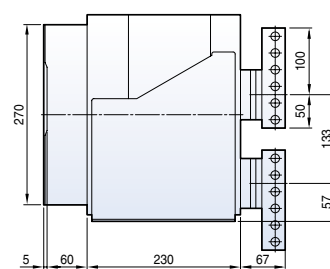

Horizontal type

Dimensions

Metasol

Draw-out type 5000AF (4000~5000A)

Front view

Vertical type

Horizontal type

Dimensions

Susol

Fixed type 6300AF (4000A~6300A)

Front view

4000A~5000A

6300A

Vertical type

4000A~5000A

6300A

Horizontal type

4000A~5000A

6300A

Dimensions

Susol

Draw-out type 6300AF (4000A~6300A)

Front view

4000A~5000A