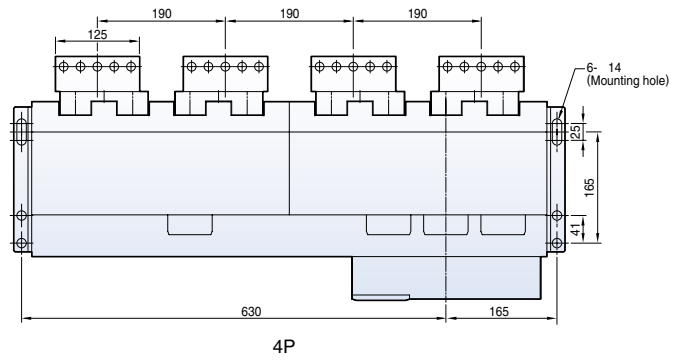

Susol

Fixed type 4000AF (4000A)

Front view

Vertical type

Horizontal type

Dimensions

Susol

Draw-out type 4000AF (4000A)

Front view

Vertical type

Horizontal type

Dimensions

Metasol

Fixed type 5000AF (4000~5000A)

Front view

Vertical type

Horizontal type

Dimensions

Metasol

Draw-out type 5000AF (4000~5000A)

Front view

Vertical type

Horizontal type

Dimensions

Horizontal type

4000A~5000A

6300A

Dimensions

Susol

Draw-out type 6300AF (4000A~6300A)

Front view

4000A~5000A