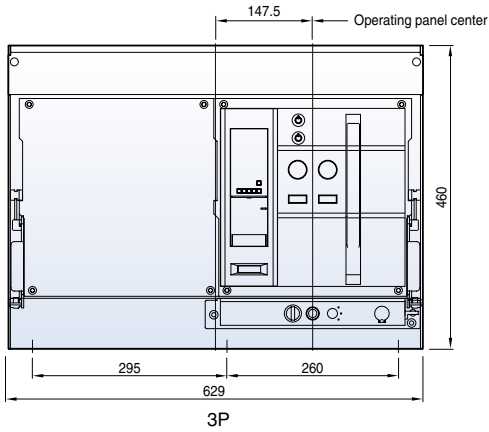

Horizontal type

Dimensions

Metasol

Draw-out type 5000AF (4000~5000A)

Front view

Vertical type

Horizontal type

Dimensions