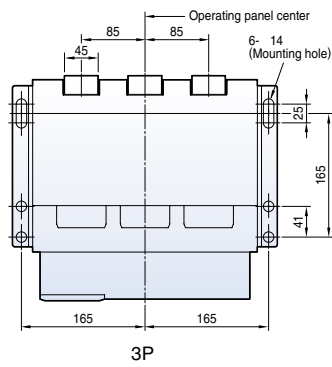

Dimensions

Susol

Fixed type 2000AF (630~1600A)

Front view

Vertical type

Door frame: DF

Horizontal type

Front connection type

Dimensions

Susol

Draw-out type 2000AF (630~1600A)

Front view

<Conductor>

Vertical type

Horizontal type

Front connection type

Dimensions

Susol

Draw-out type 4000AF (630~3200A)

Front view

Vertical type

Horizontal type

Front connection type

Dimensions

Horizontal type

4000A~5000A

6300A

Dimensions

Susol

Draw-out type 6300AF (4000A~6300A)

Front view

4000A~5000A