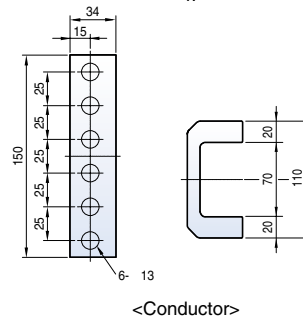

Dimensions

Susol

Draw-out type 6300AF (4000A~6300A)

Front view

4000A~5000A

6300A

Vertical type

4000A~5000A

6300A