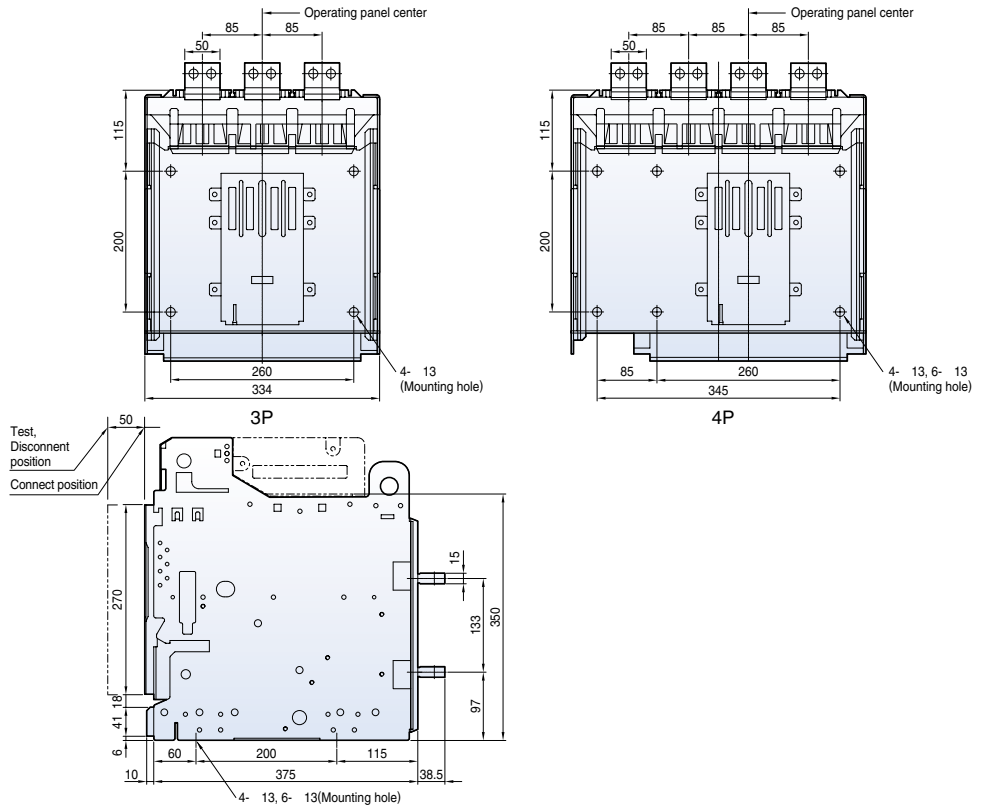

Dimensions

Susol

Fixed type 2000AF (630~1600A)

Front view

Vertical type

Door frame: DF

Horizontal type

Front connection type

Dimensions

Susol

Draw-out type 2000AF (630~1600A)

Front view

<Conductor>

Vertical type

Horizontal type

Front connection type

Dimensions

Susol

Fixed type 2000AF (2000A)

Front view

<Conductor>

Vertical type

Draw-out type 2000AF (2000A)

Front view

Vertical type

Dimensions

Susol

Fixed type 4000AF (630~3200A)

Front view

Vertical type

Horizontal type

Front connection type