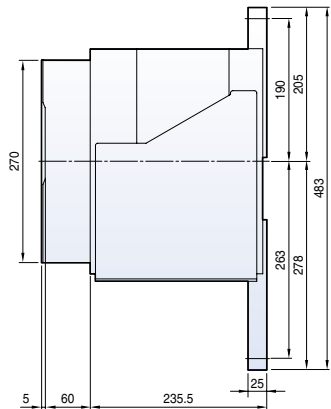

Dimensions

Susol

Fixed type 2000AF (630~1600A)

Front view

Vertical type

Door frame: DF

Horizontal type

Front connection type

Dimensions

Susol

Draw-out type 2000AF (630~1600A)

Front view

<Conductor>

Vertical type

Horizontal type

Front connection type

Dimensions

Susol

Draw-out type 4000AF (630~3200A)

Front view

Vertical type

Horizontal type

Front connection type

Dimensions

Horizontal type

Dimensions

Metasol

Draw-out type 5000AF (4000~5000A)

Front view

Vertical type

Horizontal type

Dimensions