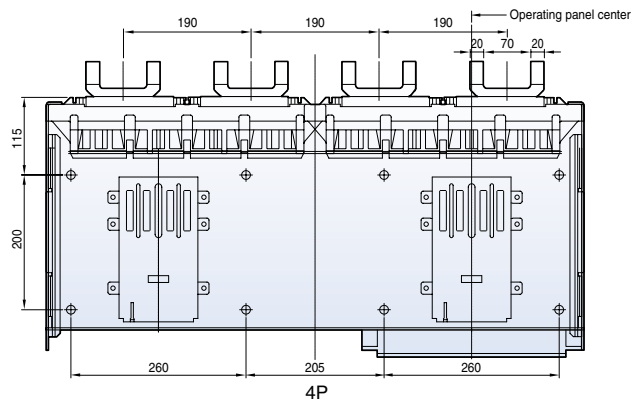

Horizontal type

Dimensions

Metasol

Draw-out type 5000AF (4000~5000A)

Front view

Vertical type

Horizontal type

Dimensions

Susol

Fixed type 6300AF (4000A~6300A)

Front view

4000A~5000A

6300A

Vertical type

4000A~5000A

6300A

Horizontal type

4000A~5000A

6300A

Dimensions

Susol

Draw-out type 6300AF (4000A~6300A)

Front view

4000A~5000A