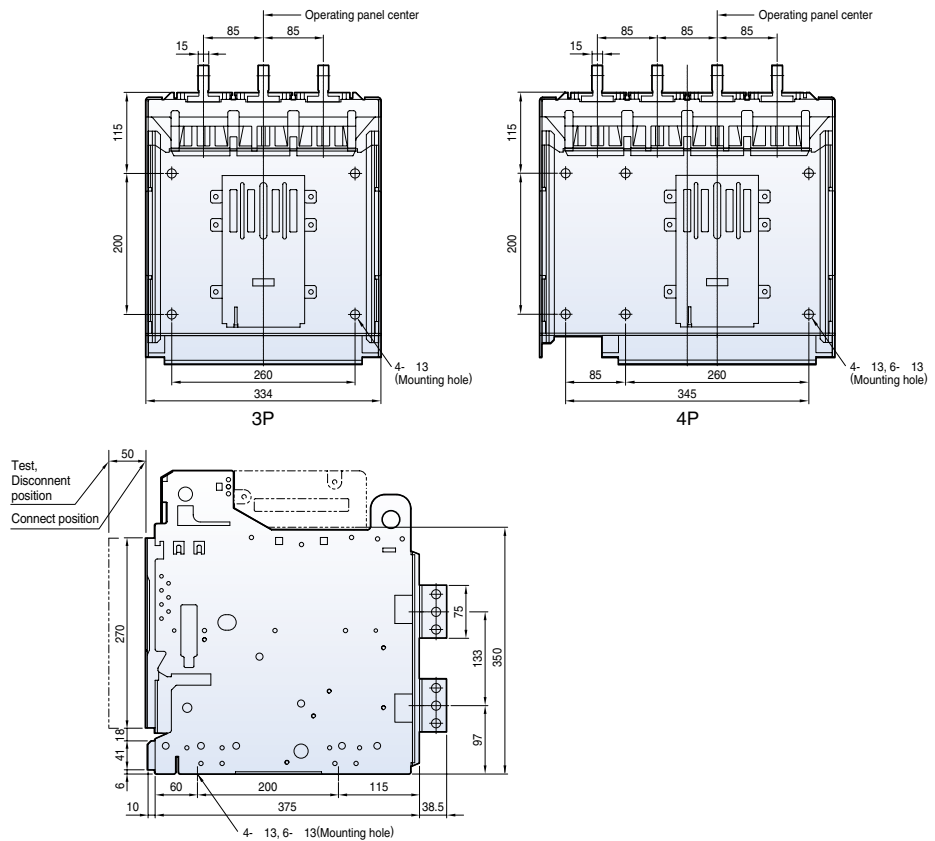

Dimensions

Susol

Fixed type 2000AF (630~1600A)

Front view

Vertical type

Door frame: DF

Horizontal type

Front connection type

Dimensions

Susol

Fixed type 2000AF (2000A)

Front view

<Conductor>

Vertical type

Draw-out type 2000AF (2000A)

Front view

Vertical type

Dimensions

Susol

Fixed type 4000AF (630~3200A)

Front view

Vertical type

Horizontal type

Front connection type

Dimensions

Susol

Draw-out type 4000AF (630~3200A)

Front view

Vertical type

Horizontal type

Front connection type

Dimensions