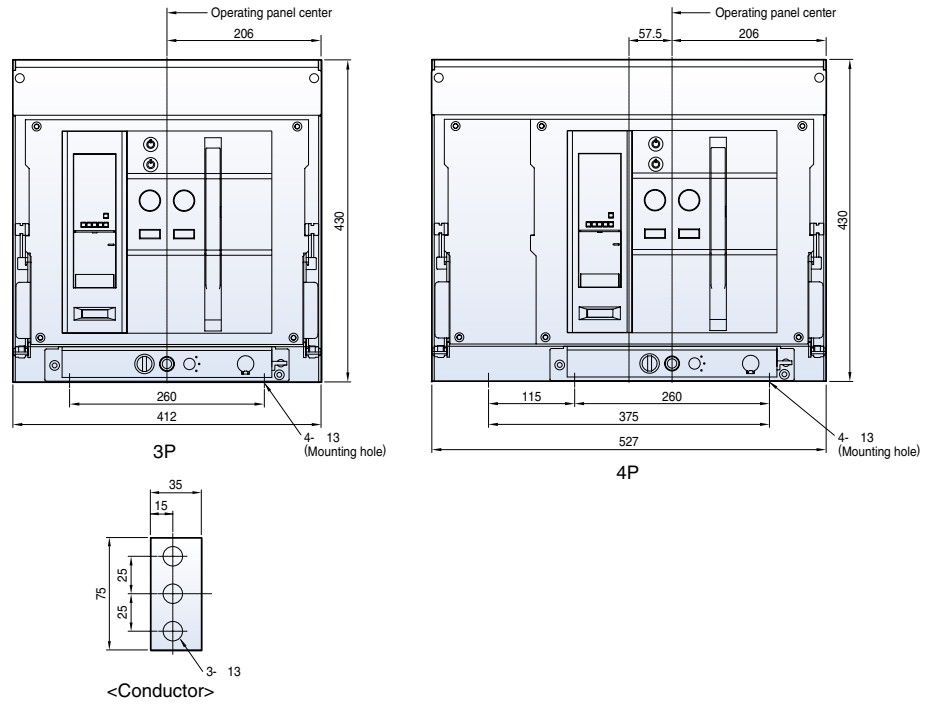

Vertical type

Dimensions

Susol

Fixed type 4000AF (630~3200A)

Front view

Vertical type

Horizontal type

Front connection type

Dimensions

Susol

Draw-out type 4000AF (630~3200A)

Front view

Vertical type

Horizontal type

Front connection type

Dimensions