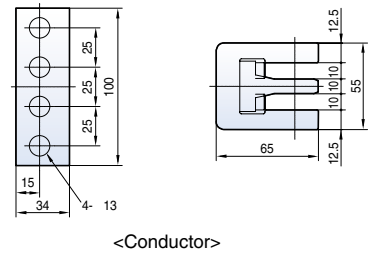

Dimensions

Susol

Draw-out type 4000AF (630~3200A)

Front view

Vertical type

Horizontal type

Front connection type

Dimensions

Susol

Fixed type 4000AF (4000A)

Front view

Vertical type

Horizontal type

Dimensions

Susol

Draw-out type 4000AF (4000A)

Horizontal type

Dimensions

Metasol

Draw-out type 5000AF (4000~5000A)

Front view

Vertical type

Horizontal type

Dimensions