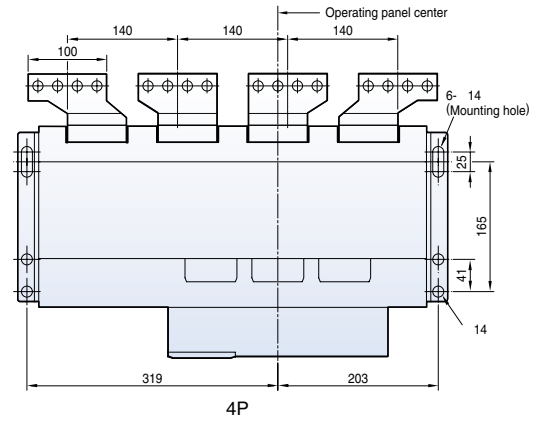

Dimensions

Susol

Draw-out type 4000AF (630~3200A)

Front view

Vertical type

Horizontal type

Front connection type

Dimensions

Susol

Fixed type 4000AF (4000A)

Front view

Vertical type

Horizontal type

Dimensions

Susol

Draw-out type 4000AF (4000A)

Horizontal type

Dimensions

Metasol

Draw-out type 5000AF (4000~5000A)

Front view

Vertical type

Horizontal type

Dimensions