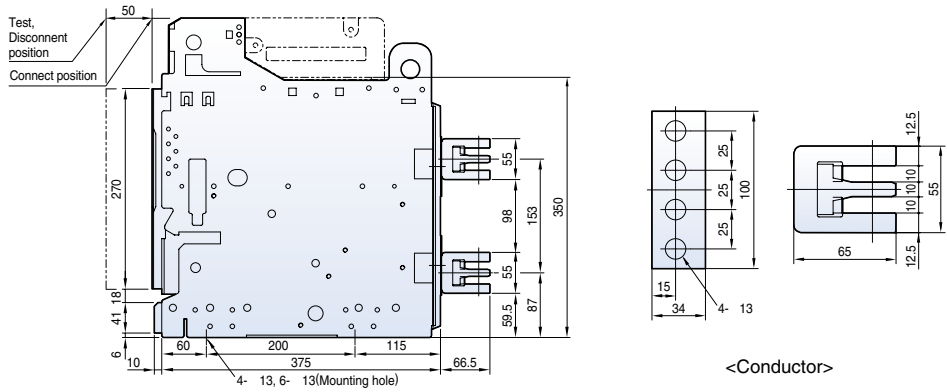

Dimensions

Susol

Draw-out type 4000AF (630~3200A)

Front view

Vertical type

Horizontal type

Front connection type

Dimensions

Susol

Fixed type 4000AF (4000A)

Front view

Vertical type

Horizontal type

Dimensions

Susol

Draw-out type 4000AF (4000A)

Front view

Vertical type

Horizontal type

Dimensions

Metasol

Fixed type 5000AF (4000~5000A)

Front view

Vertical type

Horizontal type

Dimensions

Metasol

Draw-out type 5000AF (4000~5000A)

Front view

Vertical type

Horizontal type

Dimensions