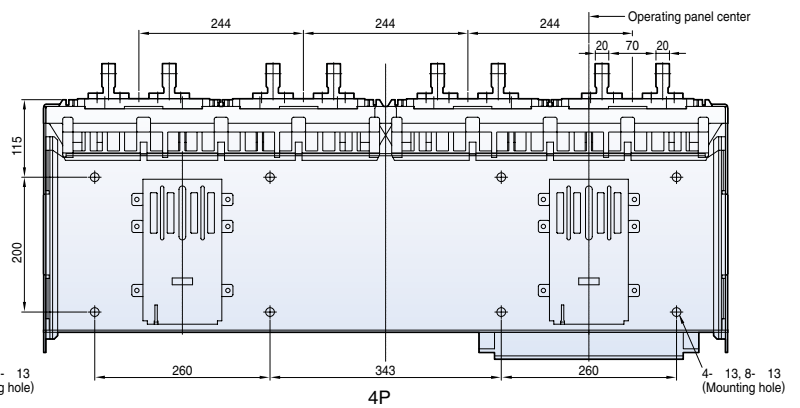

4000A~5000A